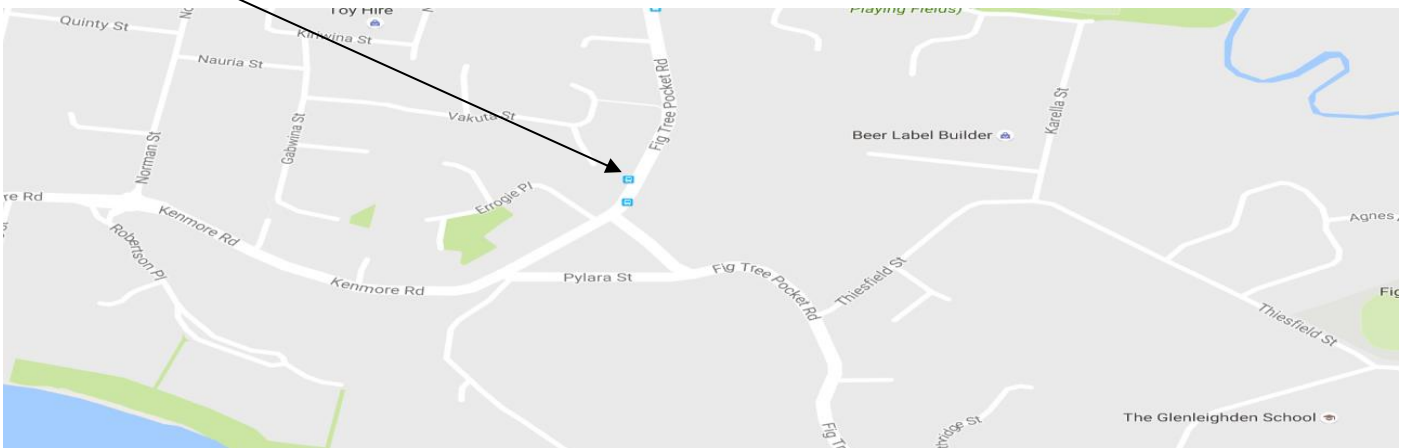

- **Departing 7:23am:** Bus stop 37 Figtree Pocket Rd near Kenmore Rd:
- **Approximate afternoon drop off 15:58 (Fri 15:48)**