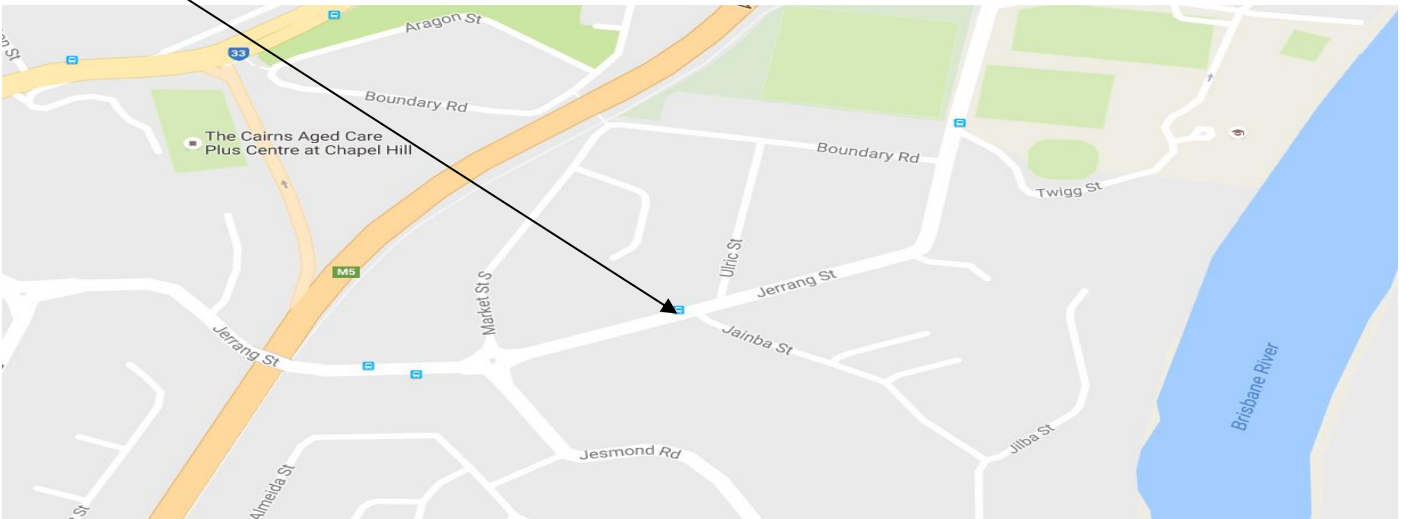

- **Departing 7:10am:** Bus stop Jesmond Rd District Bus Stop
- **Approximate afternoon drop off 16:10 (Fri 16:00)**