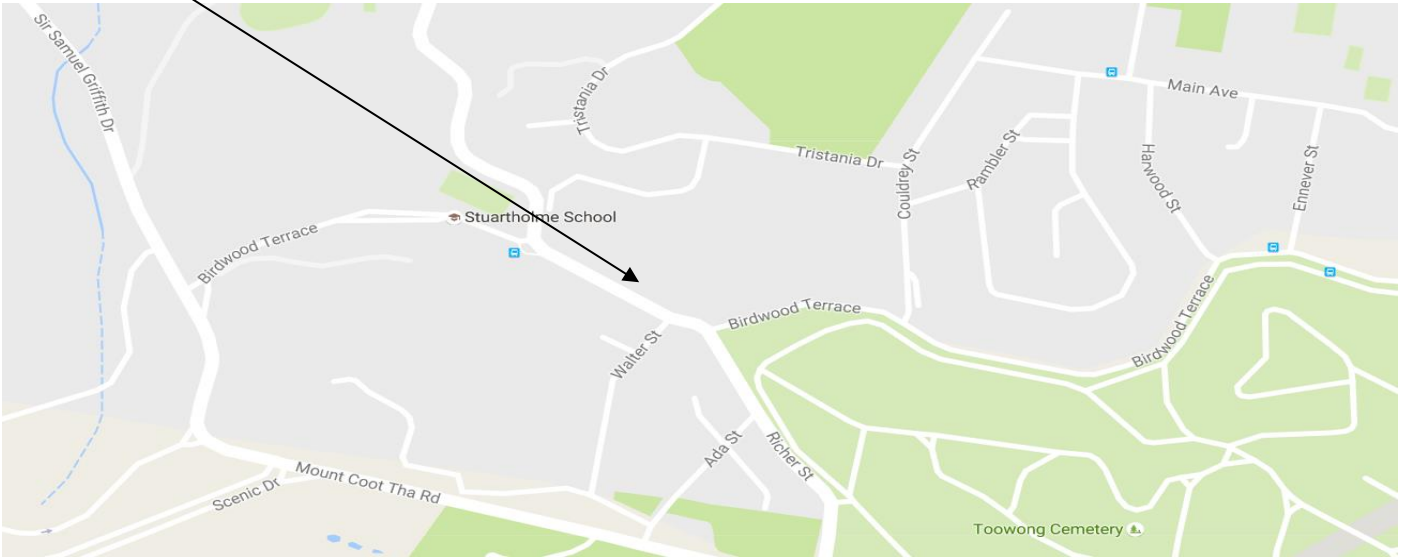

- **Departing 7:03am:** Bus stop 31 Birdwood Tce at Stuartholme
- **Approximate afternoon drop off 16:18 (Fri 16:08)**

- **Departing 7:09am:** Bus stop 31 Jerrang St near Jainba St
- **Approximate afternoon drop off 16:11 (Fri 16:01)**