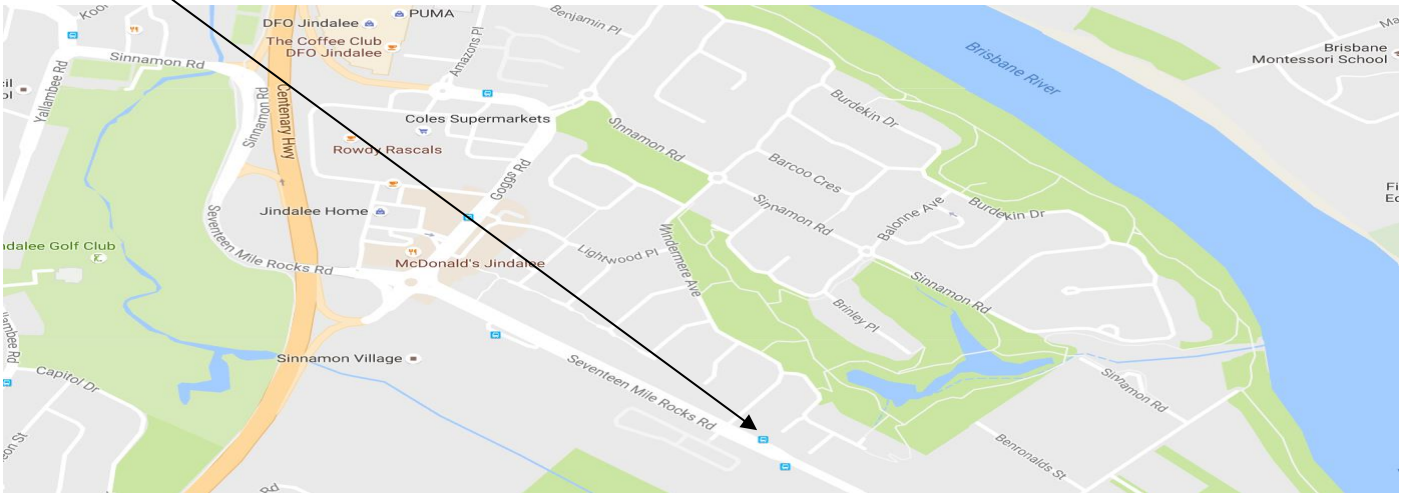

- **Departing 7:23am:** Bus stop 37 Figtree Pocket Rd near Kenmore Rd:
- **Approximate afternoon drop off 15:58 (Fri 15:48)**

- **Departing 7:24am:** Bus stop 35 Figtree Pocket Rd near Aylesbury St:
- **Approximate afternoon drop off 15:57 (Fri 15:47)**

- **Departing 7:29am:** Bus stop Sinnamon Rd at Windermere:
- **Approximate afternoon drop off 15:52 (Fri 15:42):** Goggs Rd near Seventeen Miles Rocks Rd

- **Departing 7:30am:** Bus stop 78 Sinnamon Rd at Windermere Estate:
- **Approximate afternoon drop off 15:51 (Fri 15:41)**

- **Departing 7:31am:** Bus stop 77 Windermere Ave at Ellerwood Pl:
- **Approximate afternoon drop off 15:50 (Fri 15:40)**

- **Departing 7:32am:** Bus stop 76 Seventeen Miles Rocks Rd at Mosman crt:
- **Approximate afternoon drop off 15:49 (Fri 15:39)**

- **Departing 7:36am:** Bus stop 72 Seventeen Miles Rocks Rd at Argyle St:
- **Approximate afternoon drop off 15:45 (Fri 15:35)**

- **Morning Arrive 7:50am:** St Aidan's on Kathleen St
- **Afternoon Depart Mon - Thur 15:35 & Fri 15:25**