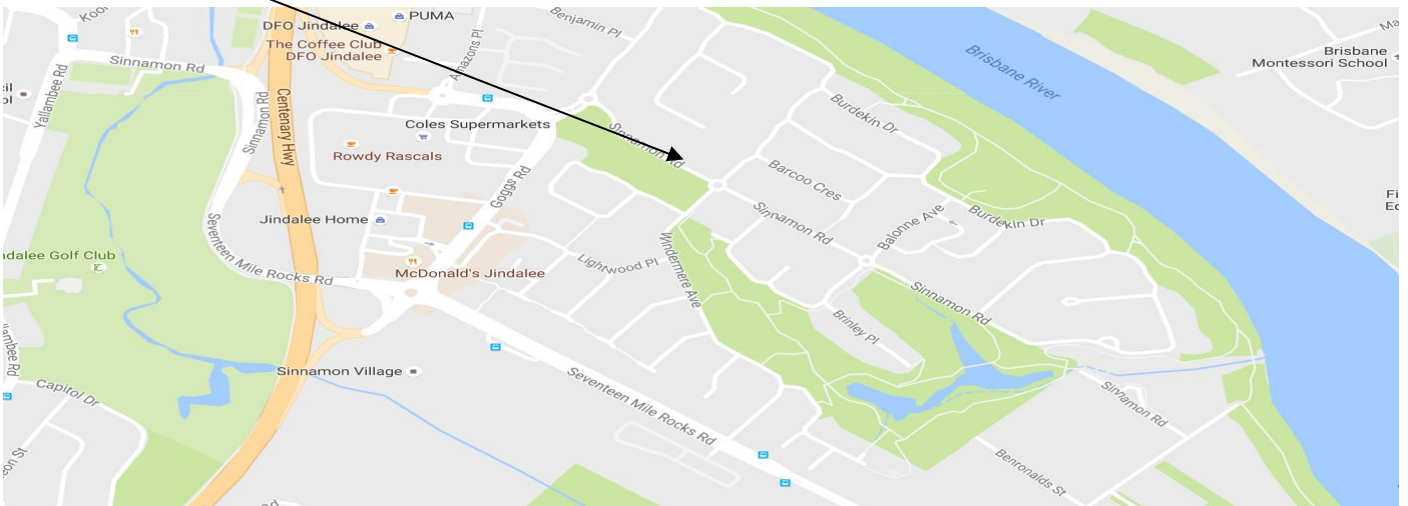

- **Departing 7:23am:** Bus stop 37 Figtree Pocket Rd near Kenmore Rd:
- **Approximate afternoon drop off 15:58 (Fri 15:48)**

- **Departing 7:24am:** Bus stop 35 Figtree Pocket Rd near Aylesbury St:
- **Approximate afternoon drop off 15:57 (Fri 15:47)**

- **Departing 7:29am:** Bus stop Sinnamon Rd at Windermere:
- **Approximate afternoon drop off 15:52 (Fri 15:42):** Goggs Rd near Seventeen Miles Rocks Rd

- **Departing 7:30am:** Bus stop 78 Sinnamon Rd at Windermere Estate:
- **Approximate afternoon drop off 15:51 (Fri 15:41)**

- **Departing 7:31am:** Bus stop 77 Windermere Ave at Ellerwood Pl:
- **Approximate afternoon drop off 15:50 (Fri 15:40)**

- **Departing 7:32am:** Bus stop 76 Seventeen Miles Rocks Rd at Mosman crt:
- **Approximate afternoon drop off 15:49 (Fri 15:39)**

- **Departing 7:36am:** Bus stop 72 Seventeen Miles Rocks Rd at Argyle St:
- **Approximate afternoon drop off 15:45 (Fri 15:35)**

- **Morning Arrive 7:50am:** St Aidan's on Kathleen St
- **Afternoon Depart Mon - Thur 15:35 & Fri 15:25**