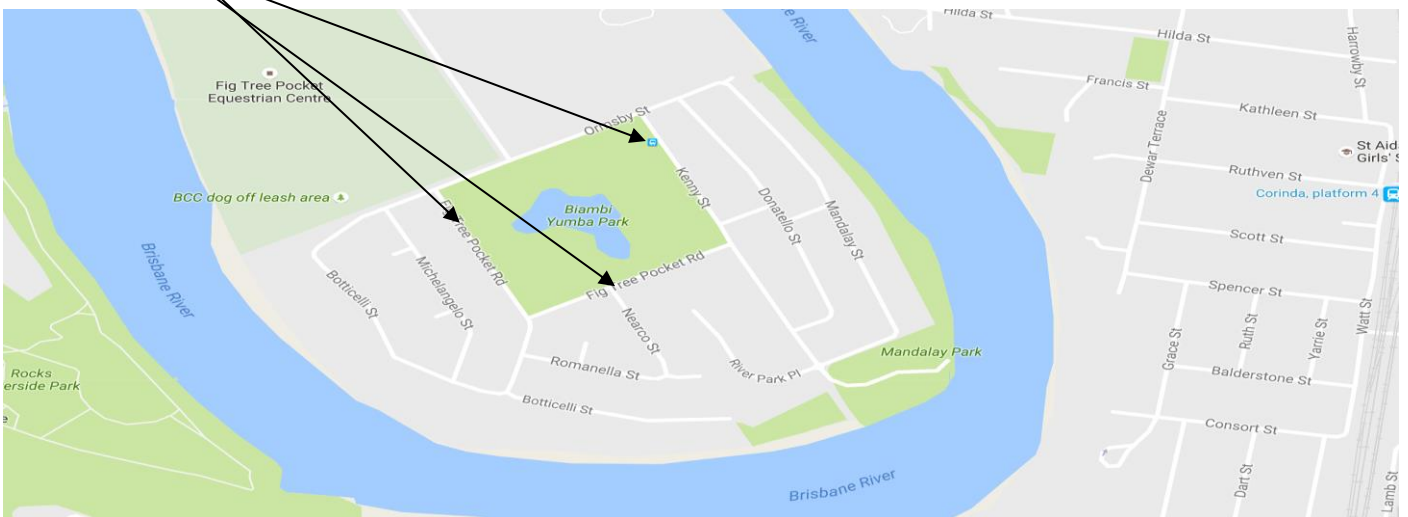

- **Departing 7:17am:** Bus stop 42a Figtree Pocket Rd near Botticelli St
- **Departing 7:18am:** Bus stop 44 Figtree Pocket Rd at Mandalay
- **Departing 7:19am:** Bus stop 45a Kenny St near Ormsby St
- **Approximate afternoon drop off 16:02 (Fri 15:52)**