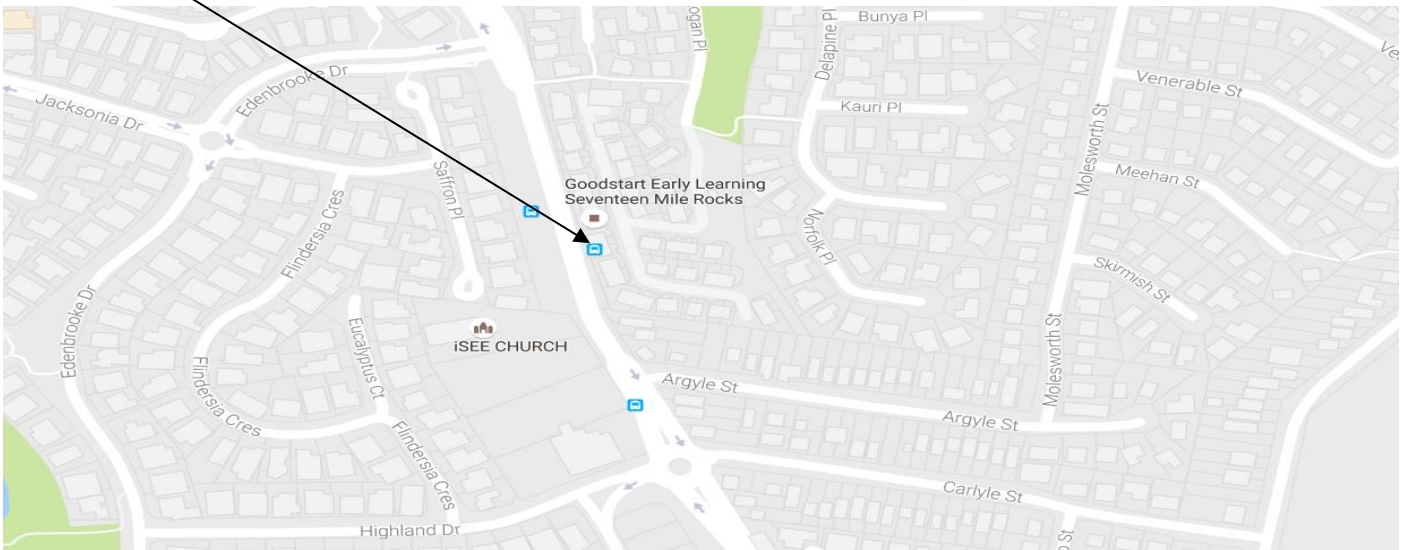

- **Departing 7:23am:** Bus stop 37 Figtree Pocket Rd near Kenmore Rd:
- **Approximate afternoon drop off 15:58 (Fri 15:48)**

- **Departing 7:24am:** Bus stop 35 Figtree Pocket Rd near Aylesbury St:
- **Approximate afternoon drop off 15:57 (Fri 15:47)**

- **Departing 7:29am:** Bus stop Sinnamon Rd at Windermere:
- **Approximate afternoon drop off 15:52 (Fri 15:42):** Goggs Rd near Seventeen Miles Rocks Rd

- **Departing 7:30am:** Bus stop 78 Sinnamon Rd at Windermere Estate:
- **Approximate afternoon drop off 15:51 (Fri 15:41)**

- **Departing 7:31am:** Bus stop 77 Windermere Ave at Ellerwood Pl:
- **Approximate afternoon drop off 15:50 (Fri 15:40)**

- **Departing 7:32am:** Bus stop 76 Seventeen Miles Rocks Rd at Mosman crt:
- **Approximate afternoon drop off 15:49 (Fri 15:39)**

- **Departing 7:36am:** Bus stop 72 Seventeen Miles Rocks Rd at Argyle St:
- **Approximate afternoon drop off 15:45 (Fri 15:35)**

- **Morning Arrive 7:50am:** St Aidan's on Kathleen St
- **Afternoon Depart Mon - Thur 15:35 & Fri 15:25**