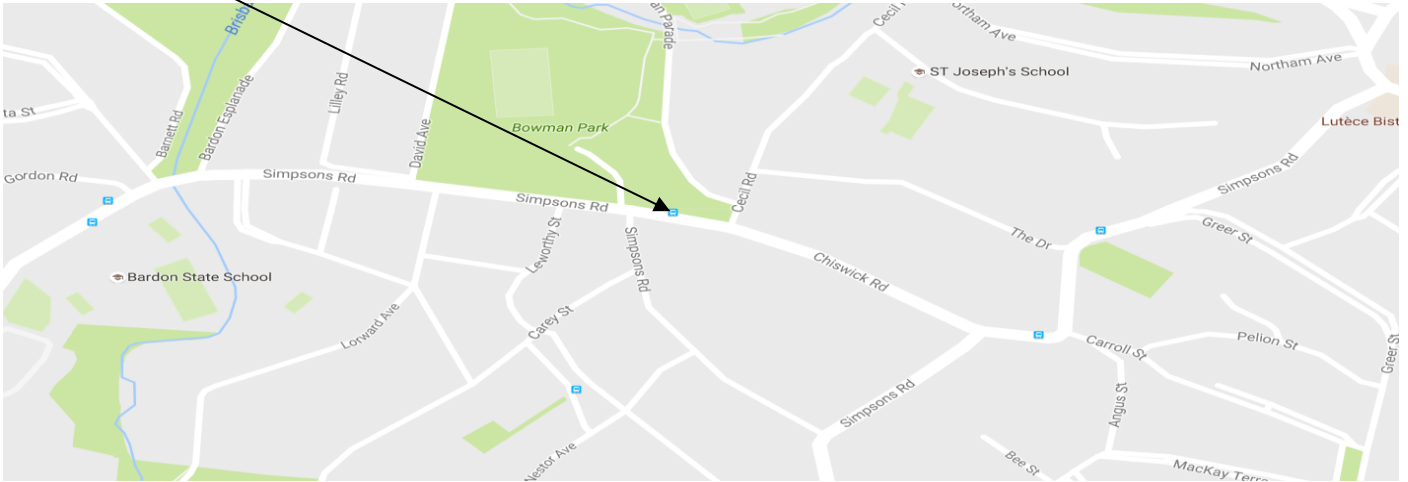

AM/PM Route timetable for Bardon:

- **Departing 7:00am:** Bus stop 19 Chiswick Rd at Chiswick Rd West
- **Approximate afternoon drop off 16:20 (Fri 16:10)**