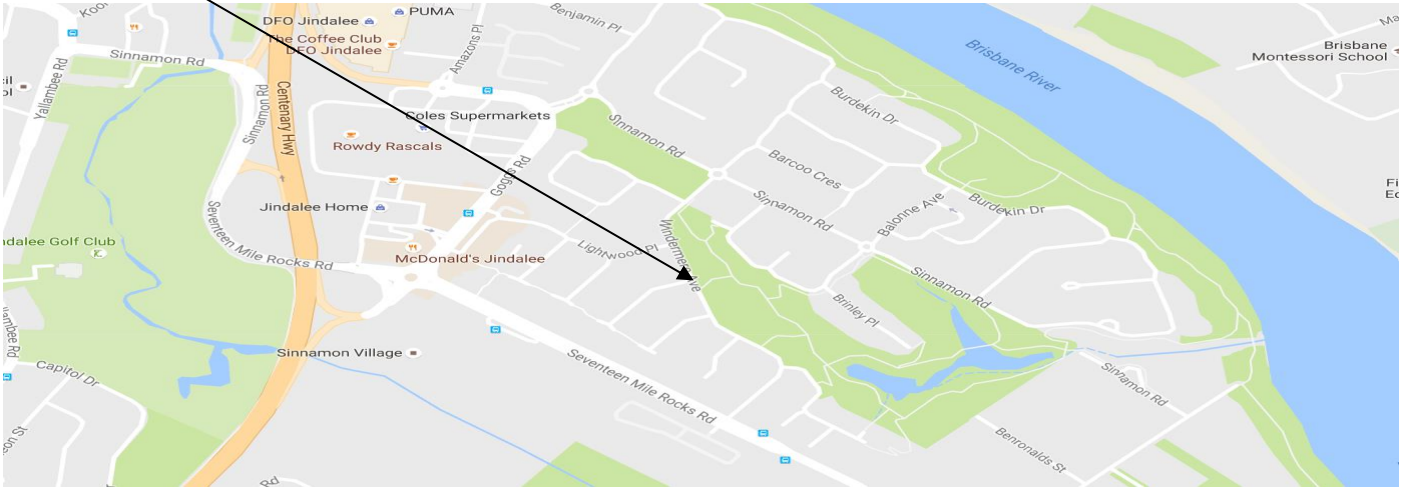

- **Departing 7:23am:** Bus stop 37 Figtree Pocket Rd near Kenmore Rd:
- **Approximate afternoon drop off 15:58 (Fri 15:48)**

- **Departing 7:24am:** Bus stop 35 Figtree Pocket Rd near Aylesbury St:
- **Approximate afternoon drop off 15:57 (Fri 15:47)**

- **Departing 7:29am:** Bus stop Sinnamon Rd at Windermere:
- **Approximate afternoon drop off 15:52 (Fri 15:42):** Goggs Rd near Seventeen Miles Rocks Rd

- **Departing 7:30am:** Bus stop 78 Sinnamon Rd at Windermere Estate:
- **Approximate afternoon drop off 15:51 (Fri 15:41)**

- **Departing 7:31am:** Bus stop 77 Windermere Ave at Ellerwood Pl:
- **Approximate afternoon drop off 15:50 (Fri 15:40)**

- **Departing 7:32am:** Bus stop 76 Seventeen Miles Rocks Rd at Mosman crt:
- **Approximate afternoon drop off 15:49 (Fri 15:39)**

- **Departing 7:36am:** Bus stop 72 Seventeen Miles Rocks Rd at Argyle St:
- **Approximate afternoon drop off 15:45 (Fri 15:35)**

- **Morning Arrive 7:50am:** St Aidan's on Kathleen St
- **Afternoon Depart Mon - Thur 15:35 & Fri 15:25**