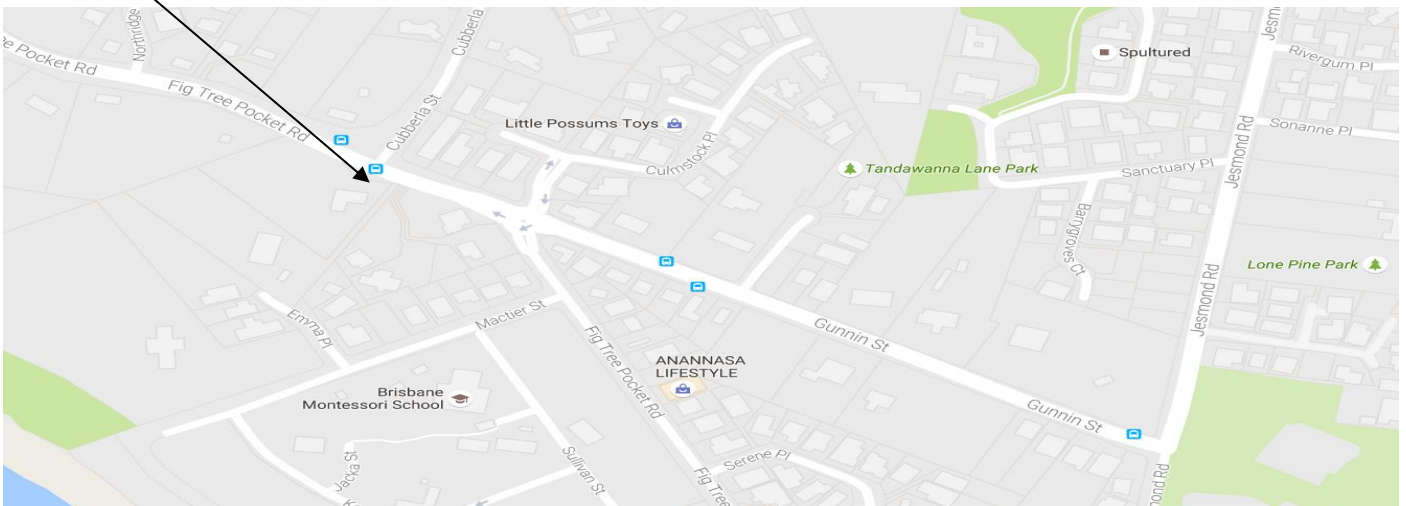

- **Departing 7:21am:** Bus stop 40 Figtree Pocket Rd at Cubberla St:
- **Approximate afternoon drop off 16:00 (Fri 15:50)**