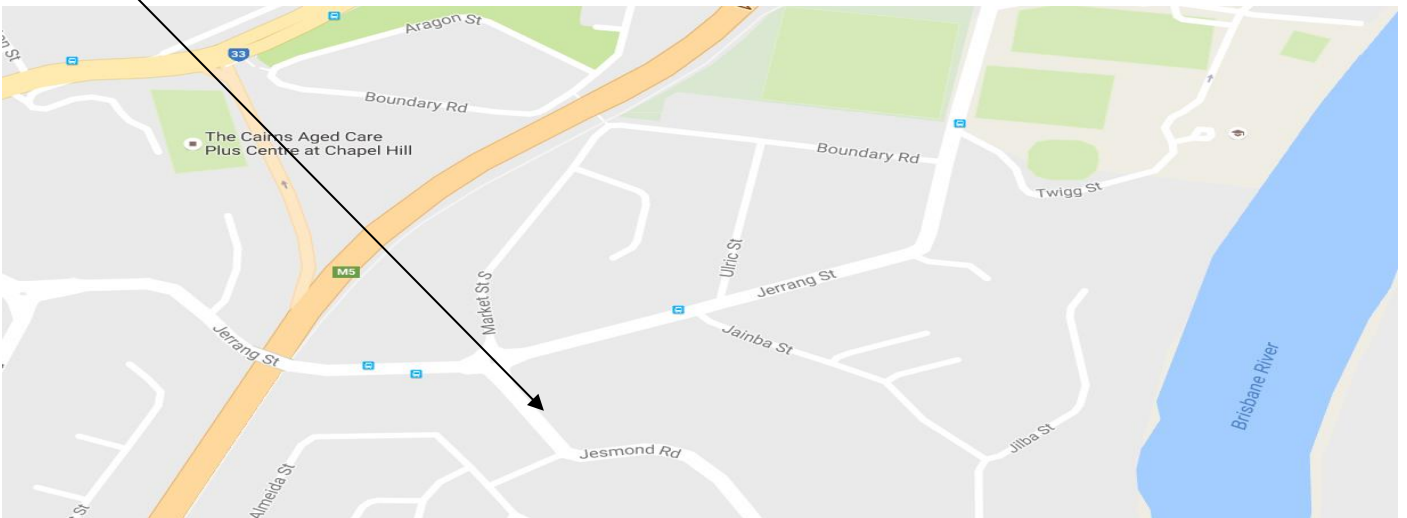

- **Departing 7:15am:** Bus stop 41 Gunnin St near Tandawanna Lane