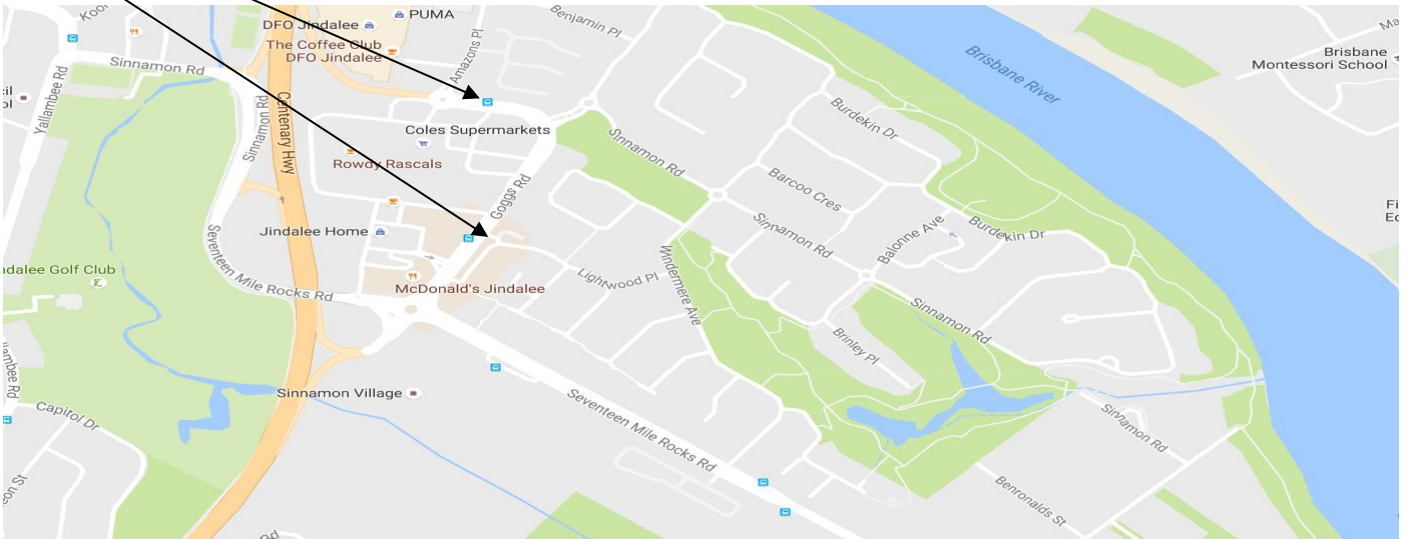

- **Departing 7:20am:** Bus stop 41 Figtree Pocket Rd near Serene Pl
- **Approximate afternoon drop off 16:01 (Fri 15:51)**

- **Departing 7:21am:** Bus stop 40 Figtree Pocket Rd at Cubberla St:
- **Approximate afternoon drop off 16:00 (Fri 15:50)**

- **Departing 7:23am:** Bus stop 37 Figtree Pocket Rd near Kenmore Rd:
- **Approximate afternoon drop off 15:58 (Fri 15:48)**

- **Departing 7:24am:** Bus stop 35 Figtree Pocket Rd near Aylesbury St:
- **Approximate afternoon drop off 15:57 (Fri 15:47)**

- **Departing 7:29am:** Bus stop Sinnamon Rd at Windermere:
- **Approximate afternoon drop off 15:52 (Fri 15:42):** Goggs Rd near Seventeen Miles Rocks Rd

- **Departing 7:30am:** Bus stop 78 Sinnamon Rd at Windermere Estate:
- **Approximate afternoon drop off 15:51 (Fri 15:41)**

- **Departing 7:31am:** Bus stop 77 Windermere Ave at Ellerwood Pl:
- **Approximate afternoon drop off 15:50 (Fri 15:40)**

- **Departing 7:32am:** Bus stop 76 Seventeen Miles Rocks Rd at Mosman crt:
- **Approximate afternoon drop off 15:49 (Fri 15:39)**