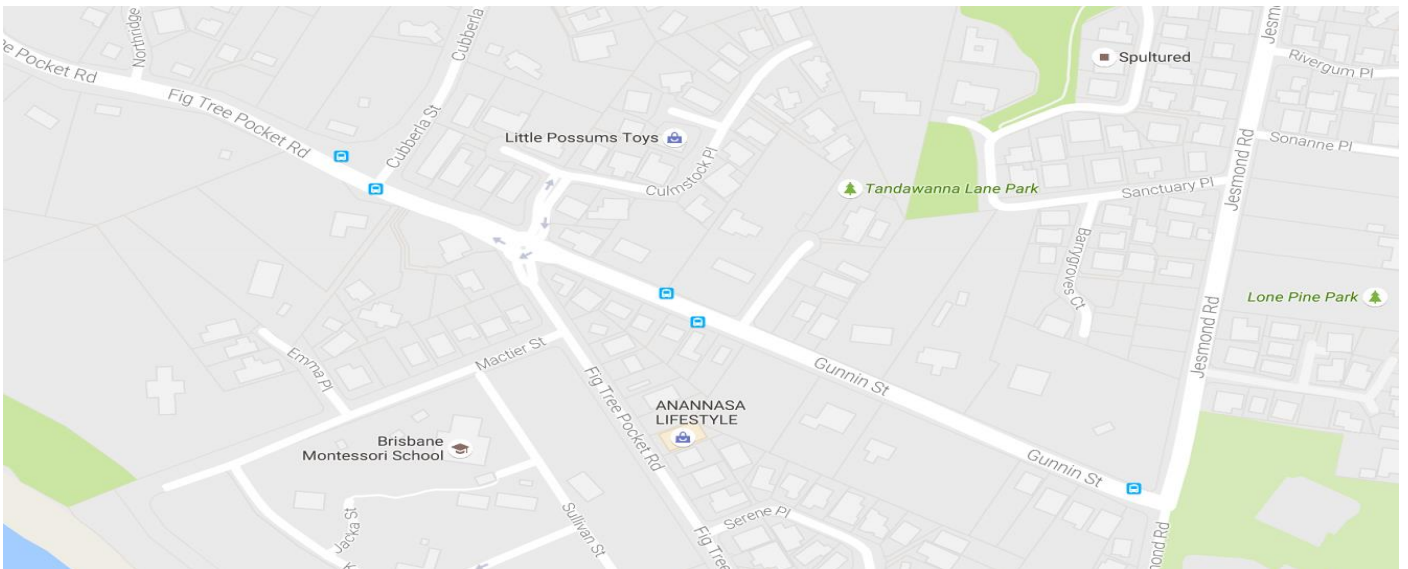

- **Approximate afternoon drop off 16:05 (Fri 15:55)**