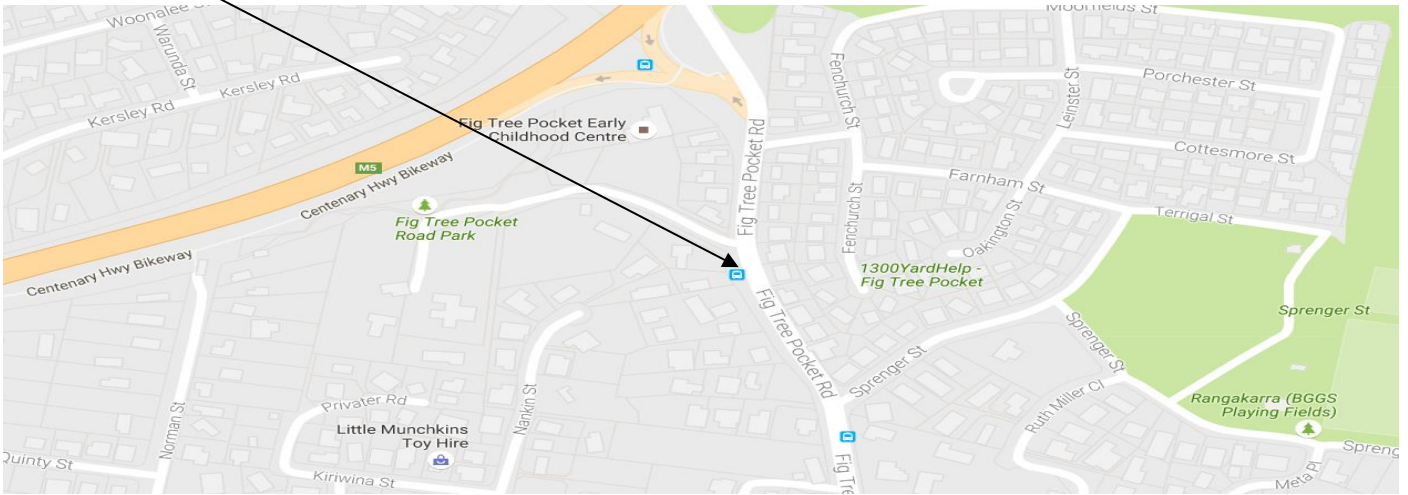

- **Departing 7:20am:** Bus stop 41 Figtree Pocket Rd near Serene Pl
- **Approximate afternoon drop off 16:01 (Fri 15:51)**

- **Departing 7:21am:** Bus stop 40 Figtree Pocket Rd at Cubberla St:
- **Approximate afternoon drop off 16:00 (Fri 15:50)**

- **Departing 7:23am:** Bus stop 37 Figtree Pocket Rd near Kenmore Rd:
- **Approximate afternoon drop off 15:58 (Fri 15:48)**

- **Departing 7:24am:** Bus stop 35 Figtree Pocket Rd near Aylesbury St:
- **Approximate afternoon drop off 15:57 (Fri 15:47)**

- **Departing 7:29am:** Bus stop Sinnamon Rd at Windermere:
- **Approximate afternoon drop off 15:52 (Fri 15:42):** Goggs Rd near Seventeen Miles Rocks Rd

- **Departing 7:30am:** Bus stop 78 Sinnamon Rd at Windermere Estate:
- **Approximate afternoon drop off 15:51 (Fri 15:41)**

- **Departing 7:31am:** Bus stop 77 Windermere Ave at Ellerwood Pl:
- **Approximate afternoon drop off 15:50 (Fri 15:40)**

- **Departing 7:32am:** Bus stop 76 Seventeen Miles Rocks Rd at Mosman crt:
- **Approximate afternoon drop off 15:49 (Fri 15:39)**