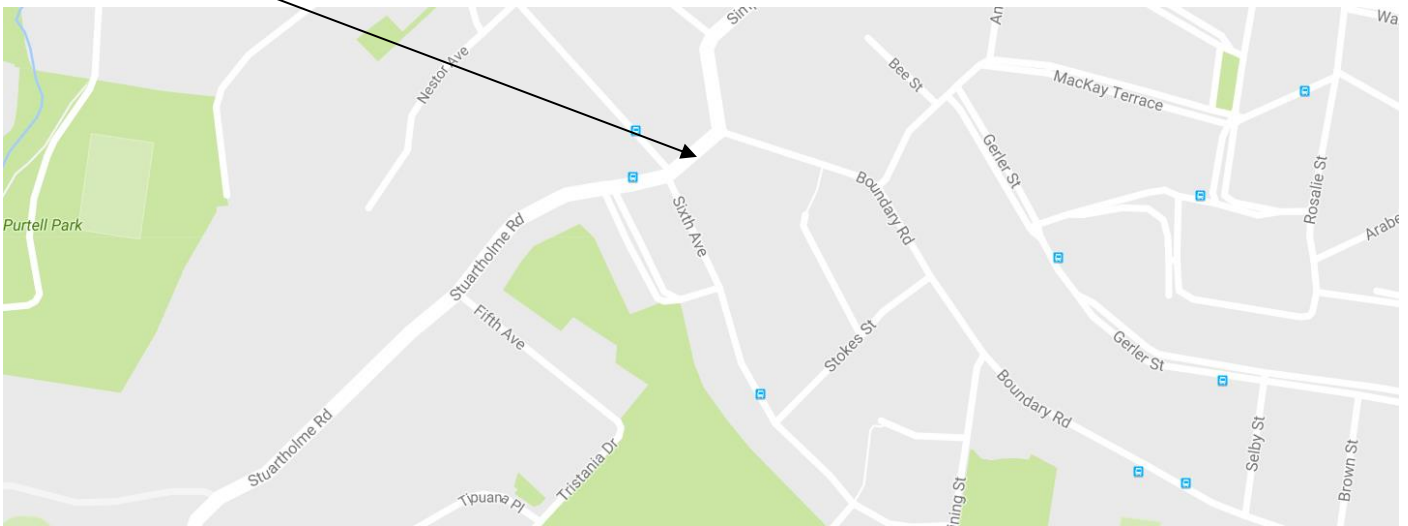

- **Departing 7:01am:** Bus stop Stuartholme Rd at Rainworth near Sixth Ave
- **Approximate afternoon drop off 16:19 (Fri 16:09)**