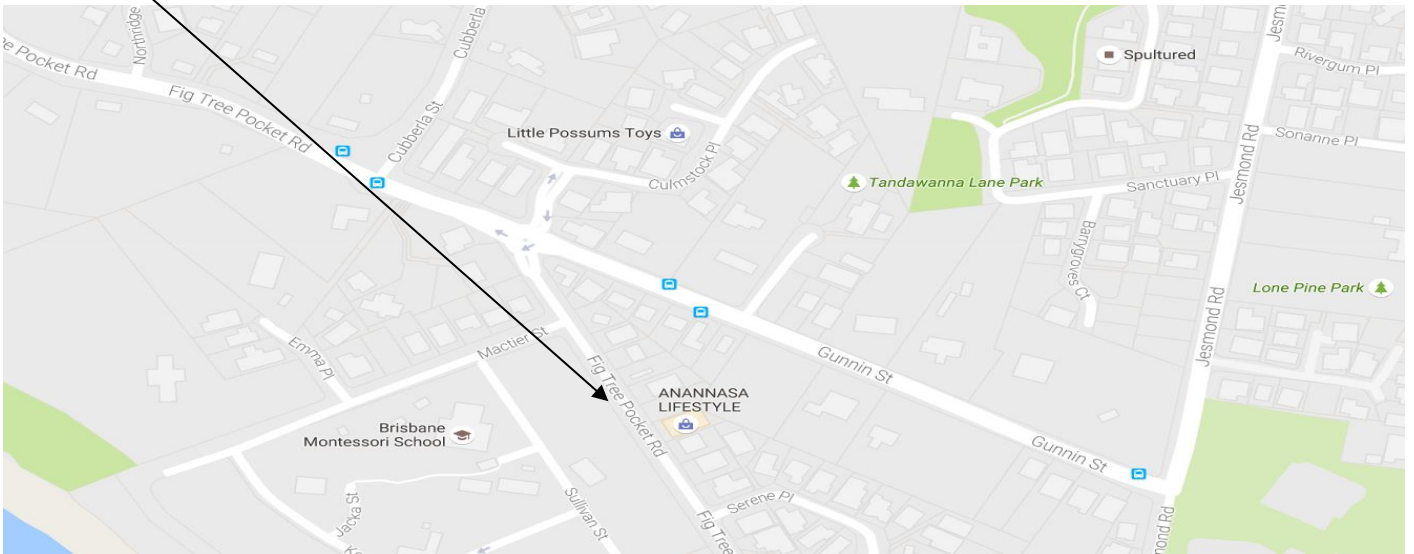

- **Departing 7:20am:** Bus stop 41 Figtree Pocket Rd near Serene Pl
- **Approximate afternoon drop off 16:01 (Fri 15:51)**