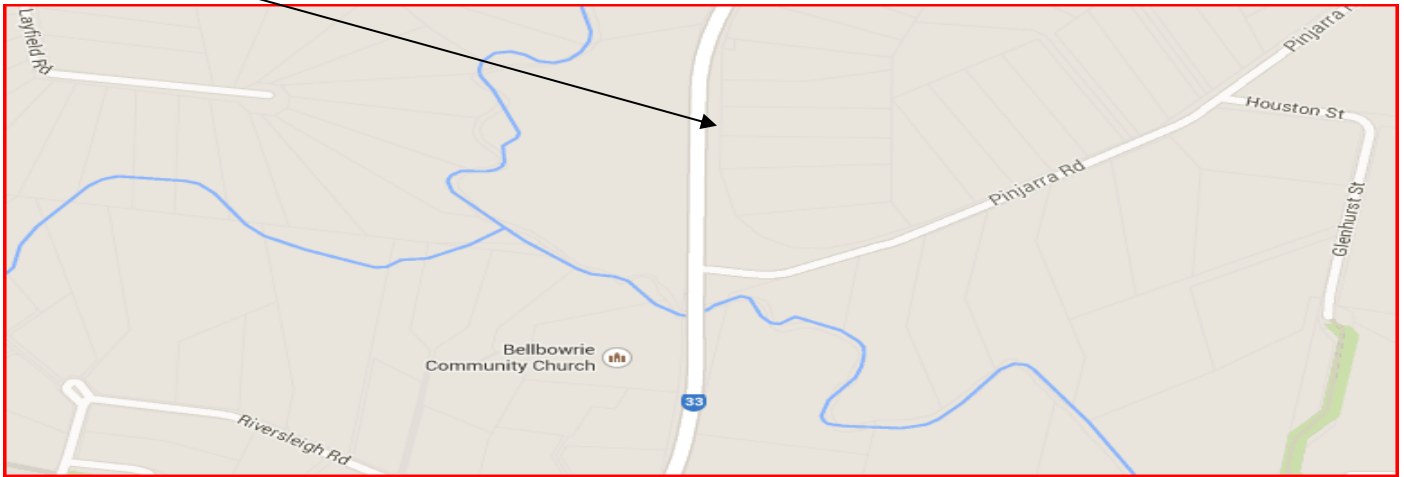

St Aidan's School Bus Route Moggill

Morning Monday - Friday	Pick-up/Drop-off	Afternoon Monday - Thursday	Afternoon Friday
7:00	Bus Stop Moggill Rd - Moggill State School (opposite School gate)	16:28	16:18
7:01	Bus Stop Kangaroo Gully Rd at Bellbowrie Chase	16:27	16:17
7:05	Moggill Rd at Bellbowrie near Montanus Dr (opposite shopping centre on Moggill Rd)	16:25	16:15
N/A	Bus Stop Pinjarra Rd (District Services Only) - Moggill Rd	16:24	16:14
7:10	Bus Stop Moggill Rd at Grandview Rd	16:22	16:12
7:13	Bus Stop Moggill Rd at QCAT (outside CSIRO)	16:20	16:10
7:16	Bus Stop Moggill Rd at Rafting Ground Park	16:16	16:06
7:22	Bus Stop 47 Brookfield Showgrounds - On Brookfield Rd	16:10	16:00
7:27	Bus Stop Moggill Rd at Kenmore Village	16:06	15:56
7:29	Bus Stop 32 Moggill Rd at Marshall Lane (Kenmore Plaza)	16:04	15:54
7:32	Bus Stop 34 Fig Tree Pocket Rd at Fig Tree Pocket	16:00	15:50
7:37	Bus Stop Sinammon Rd at Jindalee near Yallambee Rd (Jindalee Bowls Club) Afternoon drop off: Yallambee Rd at Jindalee (Jindalee Pool)	15:53	15:43
7:39	Bus stop Yallambee Rd at Mt Ommaney	15:51	15:41
7:41	Bus Stop Dandenong Rd at Mt Ommaney Shopping Centre	15:49	15:39
7:55	St Aidan's AGS - Bus Zone on Kathleen St	15:35	15:25

AM/PM Route timetable for Moggill:

- **Departing 7:00am:** Bus stop Moggill Rd, Moggill State School
- **Approximate afternoon drop off 16:28 (Fri 16:18)**

- **Departing 7:01am:** Bus stop Bellbowrie Chase on Kangaroo Gully Road
- **Approximate afternoon drop off 16:27 (Fri 16:17)**

- **Departing 7:05am:** Bus stop Bellbowrie (Opposite shopping centre)
- **Approximate afternoon drop off 16:25 (Fri 16:15)**

- **PLEASE NOTE PM DROP OFF ONLY - Approximate afternoon drop off 16:24 (Fri 16:14):** Pinjarra Rd Bus Stop (District Services Only) - Moggill Rd

- **Morning Arrive 7:55am:** St Aidan's on Kathleen St
- **Afternoon Depart Mon - Thur 15:35 & Fri 15:25**