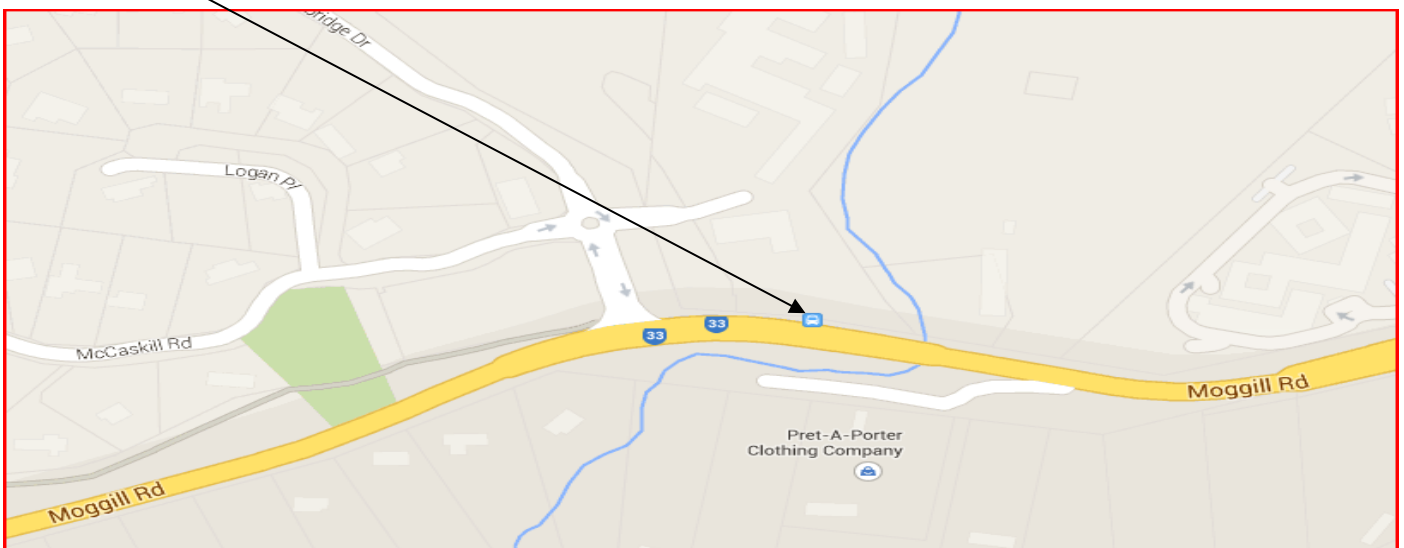

- **Departing 7:05am:** Bus stop Bellbowrie (Opposite shopping centre)
- **Approximate afternoon drop off 16:25 (Fri 16:15)**

- **PLEASE NOTE PM DROP OFF ONLY - Approximate afternoon drop off 16:24 (Fri 16:14):** Pinjarra Rd Bus Stop (District Services Only) - Moggill Rd

- **Departing 7:10am:** Bus stop Grandview Rd
- **Approximate afternoon drop off 16:22 (Fri 16:12)**

- **Departing 7:13am:** Bus stop QCAT (Outside CSIRO)
- **Approximate afternoon drop off 16:20 (Fri 16:10)**

- **Departing 7:16am:** Bus stop Rafting Ground Park
- **Approximate afternoon drop off 16:16 (Fri 16:06)**

- **Departing 7:22am:** Bus stop Brookfield Showgrounds
- **Approximate afternoon drop off 16:10 (Fri 16:00)**

- **Morning Arrive 7:55am:** St Aidan's on Kathleen St
- **Afternoon Depart Mon - Thur 15:35 & Fri 15:25**