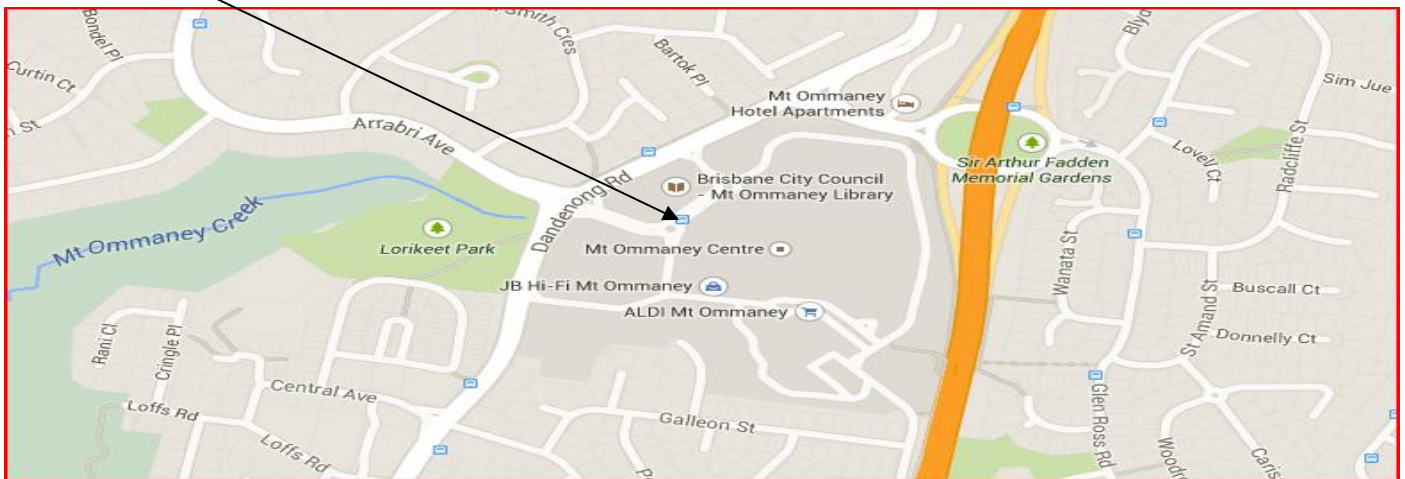

- **Departing 7:32am:** Bus stop 34 Fig Tree Pocket Rd
- **Approximate afternoon drop off 16:00 (Fri 15:50)**

- **Departing 7:37am:** Stop Jindalee Bowls Club
- **Approximate afternoon drop off 15:53 (Fri 15:43):** *Jindalee Pool

- **Departing 7:39am:** Bus stop Yallambee Rd at Mt Ommaney
- **Approximate afternoon drop off 15:51 (Fri 15:41)**

- **Departing 7:41am:** Bus stop Mt Ommaney shopping Centre
- **Approximate afternoon drop off 15:49 (Fri 15:39)**

- **Morning Arrive 7:55am:** St Aidan's on Kathleen St
- **Afternoon Depart Mon - Thur 15:35 & Fri 15:25**