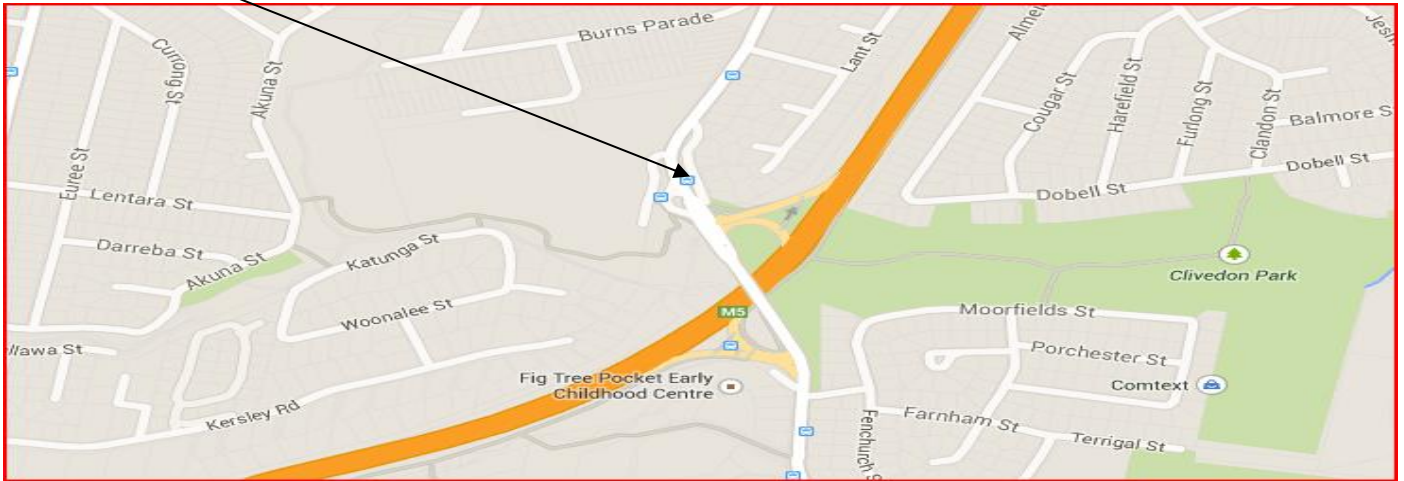

- **Departing 7:16am:** Bus stop Rafting Ground Park
- **Approximate afternoon drop off 16:16 (Fri 16:06)**

- **Departing 7:22am:** Bus stop Brookfield Showgrounds
- **Approximate afternoon drop off 16:10 (Fri 16:00)**

- **Departing 7:27am:** Bus stop Kenmore Village
- **Approximate afternoon drop off 16:06 (Fri 15:56)**

- **Departing 7:29am:** Bus stop 32 Marshall Lane at Kenmore Plaza
- **Approximate afternoon drop off 16:04 (Fri 15:54)**

- **Departing 7:32am:** Bus stop 34 Fig Tree Pocket Rd
- **Approximate afternoon drop off 16:00 (Fri 15:50)**

- **Departing 7:37am:** Stop Jindalee Bowls Club
- **Approximate afternoon drop off 15:53 (Fri 15:43):** *Jindalee Pool

- **Morning Arrive 7:55am:** St Aidan's on Kathleen St
- **Afternoon Depart Mon - Thur 15:35 & Fri 15:25**