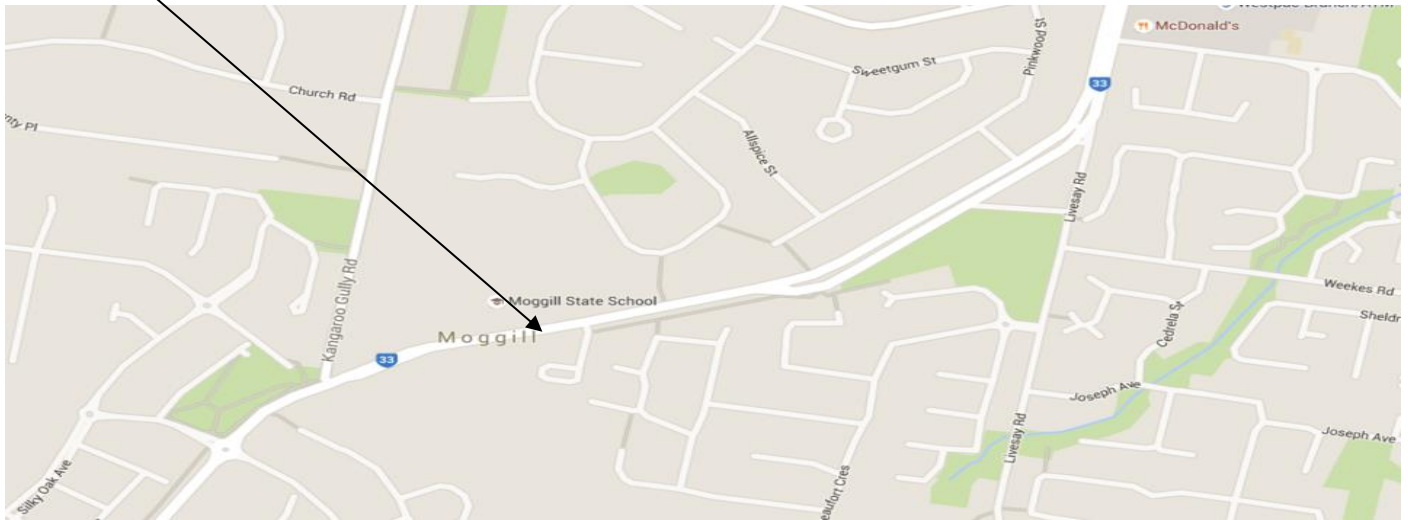

St Aidan's School Bus Route Moggill

Morning Monday - Friday	Pick-up/Drop-off	Afternoon Monday - Thursday	Afternoon Friday
7:00	Bus Stop Moggill Rd - Moggill State School (opposite School gate)	16:28	16:18
7:01	Bus Stop Kangaroo Gully Rd at Bellbowrie Chase	16:27	16:17
7:05	Moggill Rd at Bellbowrie near Montanus Dr (opposite shopping centre on Moggill Rd)	16:25	16:15
N/A	Bus Stop Pinjarra Rd (District Services Only) - Moggill Rd	16:24	16:14
7:10	Bus Stop Moggill Rd at Grandview Rd	16:22	16:12
7:13	Bus Stop Moggill Rd at QCAT (outside CSIRO)	16:20	16:10
7:16	Bus Stop Moggill Rd at Rafting Ground Park	16:16	16:06
7:22	Bus Stop 47 Brookfield Showgrounds - On Brookfield Rd	16:10	16:00
7:27	Bus Stop Moggill Rd at Kenmore Village	16:06	15:56
7:29	Bus Stop 32 Moggill Rd at Marshall Lane (Kenmore Plaza)	16:04	15:54
7:32	Bus Stop 34 Fig Tree Pocket Rd at Fig Tree Pocket	16:00	15:50
7:37	Bus Stop Sinammon Rd at Jindalee near Yallambee Rd (Jindalee Bowls Club) Afternoon drop off: Yallambee Rd at Jindalee (Jindalee Pool)	15:53	15:43
7:39	Bus stop Yallambee Rd at Mt Ommaney	15:51	15:41
7:41	Bus Stop Dandenong Rd at Mt Ommaney Shopping Centre	15:49	15:39
7:55	St Aidan's AGS - Bus Zone on Kathleen St	15:35	15:25

AM/PM Route timetable for Moggill:

- **Departing 7:00am:** Bus stop Moggill Rd, Moggill State School
- **Approximate afternoon drop off 16:28 (Fri 16:18)**

- **Departing 7:01am:** Bus stop Bellbowrie Chase on Kangaroo Gully Road
- **Approximate afternoon drop off 16:27 (Fri 16:17)**

- **Departing 7:16am:** Bus stop Rafting Ground Park
- **Approximate afternoon drop off 16:16 (Fri 16:06)**

- **Departing 7:22am:** Bus stop Brookfield Showgrounds
- **Approximate afternoon drop off 16:10 (Fri 16:00)**

- **Morning Arrive 7:55am:** St Aidan's on Kathleen St
- **Afternoon Depart Mon - Thur 15:35 & Fri 15:25**