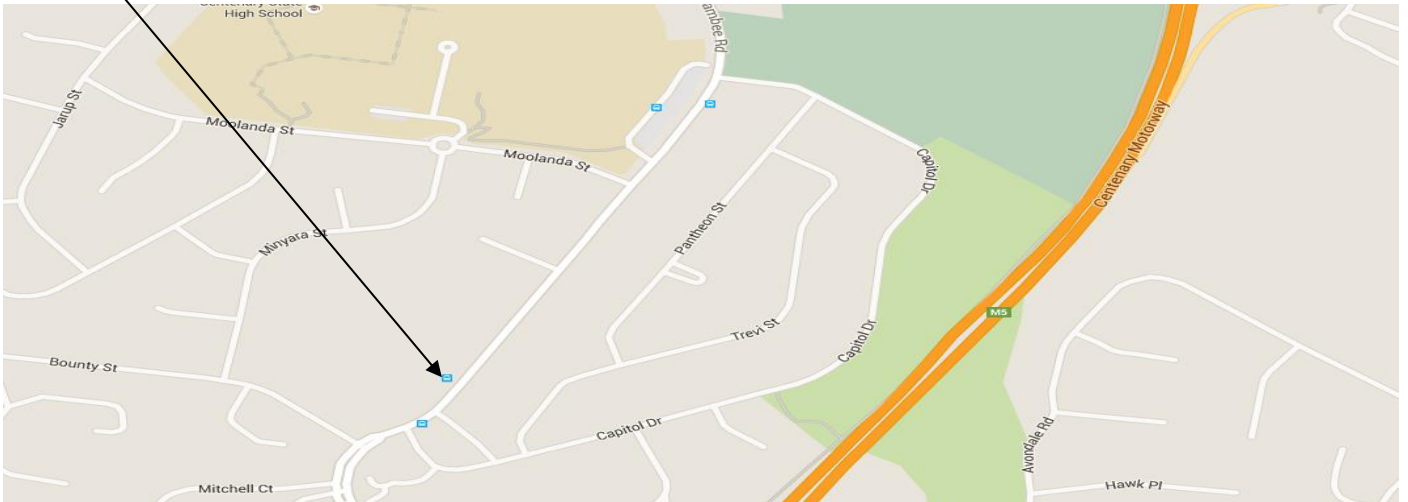

- **Departing 7:39am:** Bus stop Yallambee Rd at Mt Ommaney
- **Approximate afternoon drop off 15:51 (Fri 15:41)**

- **Departing 7:41am:** Bus stop Mt Ommaney shopping Centre
- **Approximate afternoon drop off 15:49 (Fri 15:39)**