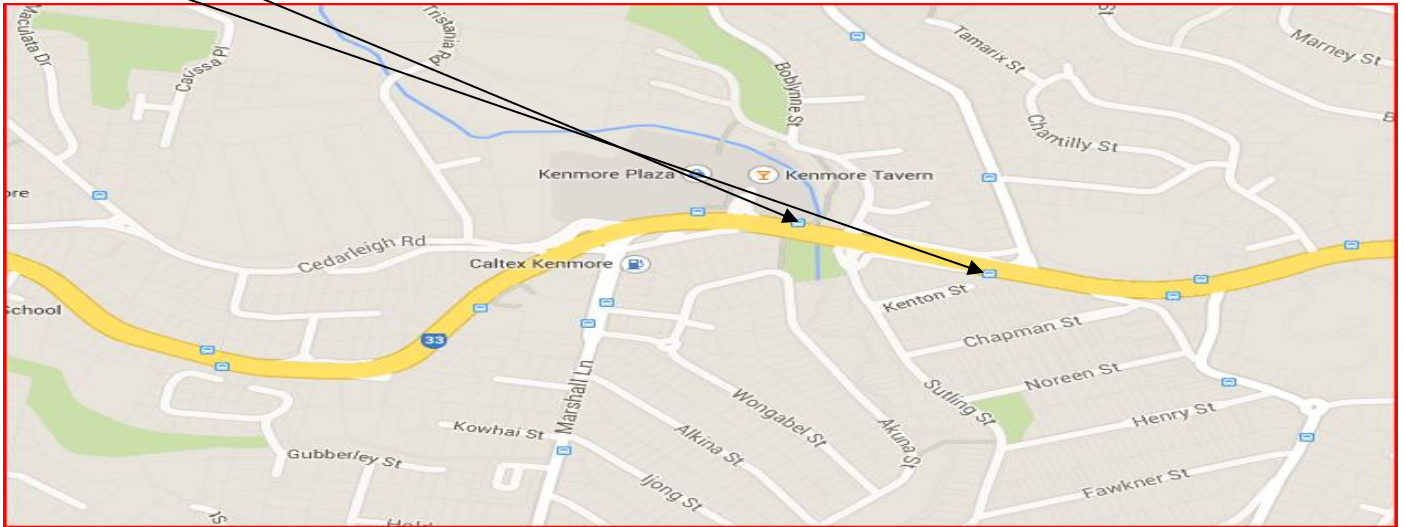

- **Departing 7:16am:** Bus stop Rafting Ground Park
- **Approximate afternoon drop off 16:16 (Fri 16:06)**

- **Departing 7:22am:** Bus stop Brookfield Showgrounds
- **Approximate afternoon drop off 16:10 (Fri 16:00)**

- **Departing 7:27am:** Bus stop Kenmore Village
- **Approximate afternoon drop off 16:06 (Fri 15:56)**

- **Departing 7:29am:** Bus stop 32 Marshall Lane at Kenmore Plaza
- **Approximate afternoon drop off 16:04 (Fri 15:54)**

- **Departing 7:32am:** Bus stop 34 Fig Tree Pocket Rd
- **Approximate afternoon drop off 16:00 (Fri 15:50)**

- **Departing 7:37am:** Stop Jindalee Bowls Club
- **Approximate afternoon drop off 15:53 (Fri 15:43):** *Jindalee Pool

- **Morning Arrive 7:55am:** St Aidan's on Kathleen St
- **Afternoon Depart Mon - Thur 15:35 & Fri 15:25**