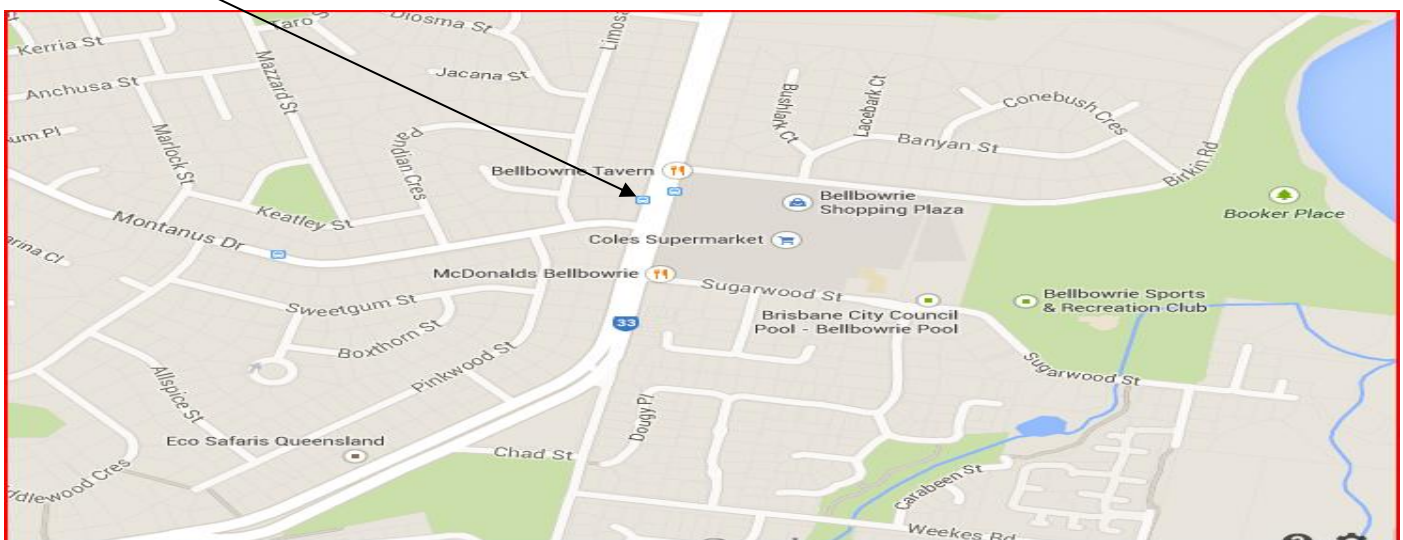

- **Departing 7:05am:** Bus stop Bellbowrie (Opposite shopping centre)
- **Approximate afternoon drop off 16:25 (Fri 16:15)**