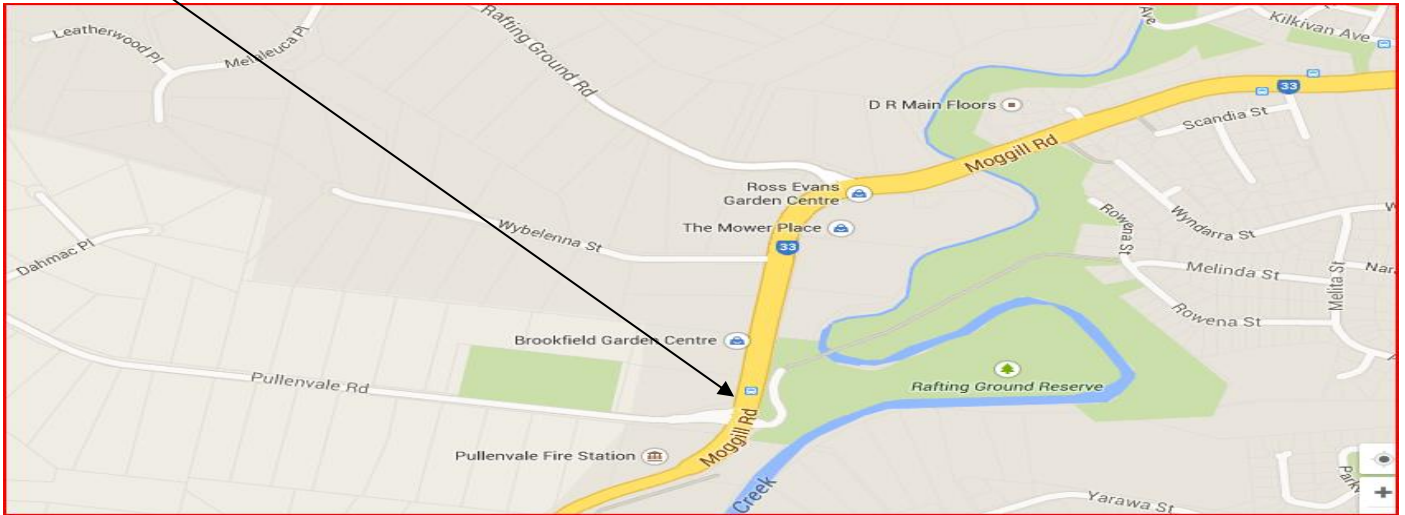

- **Departing 7:05am:** Bus stop Bellbowrie (Opposite shopping centre)
- **Approximate afternoon drop off 16:25 (Fri 16:15)**

- **PLEASE NOTE PM DROP OFF ONLY - Approximate afternoon drop off 16:24 (Fri 16:14):** Pinjarra Rd Bus Stop (District Services Only) - Moggill Rd

- **Departing 7:10am:** Bus stop Grandview Rd
- **Approximate afternoon drop off 16:22 (Fri 16:12)**

- **Departing 7:13am:** Bus stop QCAT (Outside CSIRO)
- **Approximate afternoon drop off 16:20 (Fri 16:10)**

- **Departing 7:16am:** Bus stop Rafting Ground Park
- **Approximate afternoon drop off 16:16 (Fri 16:06)**

- **Departing 7:22am:** Bus stop Brookfield Showgrounds
- **Approximate afternoon drop off 16:10 (Fri 16:00)**

- **Morning Arrive 7:55am:** St Aidan's on Kathleen St
- **Afternoon Depart Mon - Thur 15:35 & Fri 15:25**