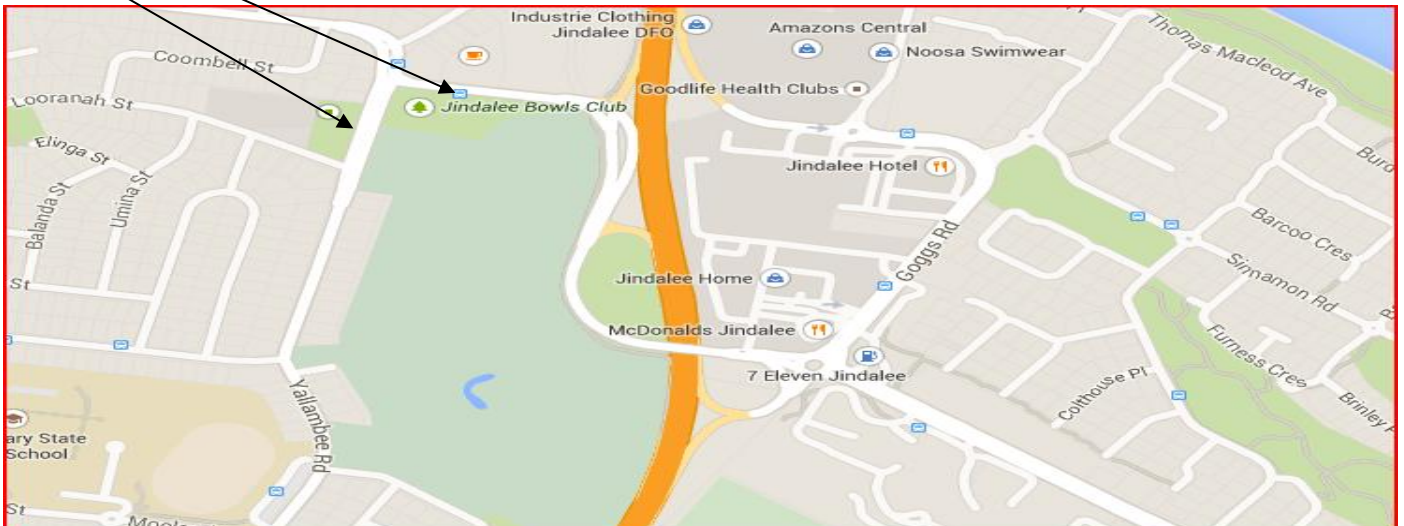

- **Departing 7:16am:** Bus stop Rafting Ground Park
- **Approximate afternoon drop off 16:16 (Fri 16:06)**

- **Departing 7:22am:** Bus stop Brookfield Showgrounds
- **Approximate afternoon drop off 16:10 (Fri 16:00)**

- **Departing 7:27am:** Bus stop Kenmore Village
- **Approximate afternoon drop off 16:06 (Fri 15:56)**

- **Departing 7:29am:** Bus stop 32 Marshall Lane at Kenmore Plaza
- **Approximate afternoon drop off 16:04 (Fri 15:54)**

- **Departing 7:32am:** Bus stop 34 Fig Tree Pocket Rd
- **Approximate afternoon drop off 16:00 (Fri 15:50)**

- **Departing 7:37am:** Stop Jindalee Bowls Club
- **Approximate afternoon drop off 15:53 (Fri 15:43):** *Jindalee Pool

- **Departing 7:39am:** Bus stop Yallambee Rd at Mt Ommaney
- **Approximate afternoon drop off 15:51 (Fri 15:41)**

- **Departing 7:41am:** Bus stop Mt Ommaney shopping Centre
- **Approximate afternoon drop off 15:49 (Fri 15:39)**