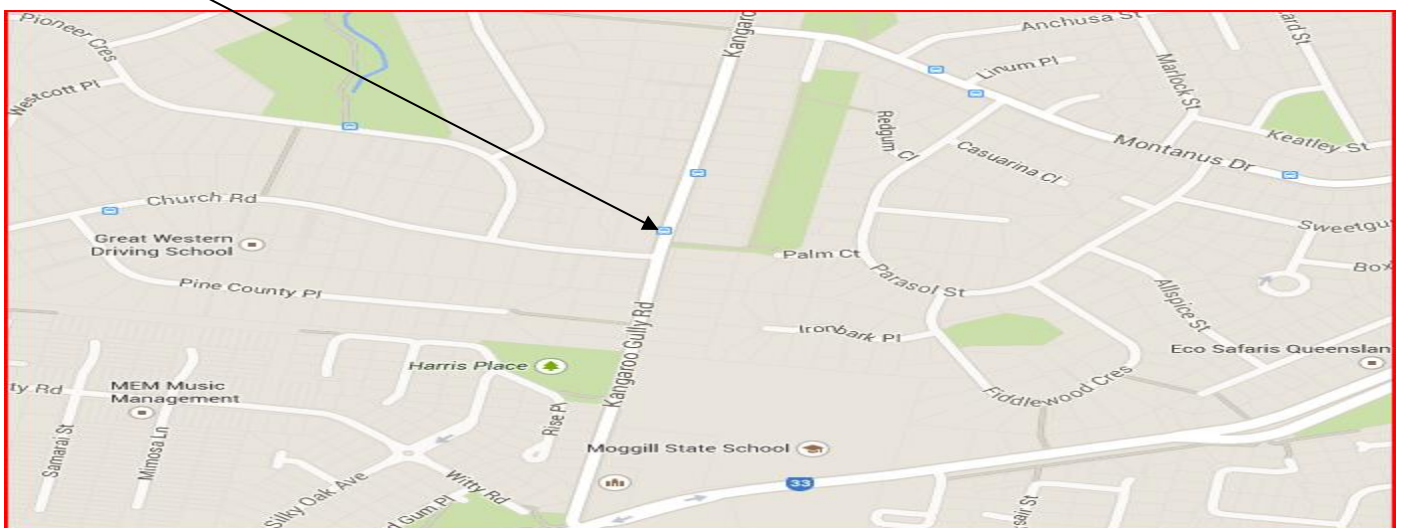

St Aidan's School Bus Route Moggill

Morning Monday - Friday	Pick-up/Drop-off	Afternoon Monday - Thursday	Afternoon Friday
7:00	Bus Stop Moggill Rd - Moggill State School (opposite School gate)	16:28	16:18
7:01	Bus Stop Kangaroo Gully Rd at Bellbowrie Chase	16:27	16:17
7:05	Moggill Rd at Bellbowrie near Montanus Dr (opposite shopping centre on Moggill Rd)	16:25	16:15
N/A	Bus Stop Pinjarra Rd (District Services Only) - Moggill Rd	16:24	16:14
7:10	Bus Stop Moggill Rd at Grandview Rd	16:22	16:12
7:13	Bus Stop Moggill Rd at QCAT (outside CSIRO)	16:20	16:10
7:16	Bus Stop Moggill Rd at Rafting Ground Park	16:16	16:06
7:22	Bus Stop 47 Brookfield Showgrounds - On Brookfield Rd	16:10	16:00
7:27	Bus Stop Moggill Rd at Kenmore Village	16:06	15:56
7:29	Bus Stop 32 Moggill Rd at Marshall Lane (Kenmore Plaza)	16:04	15:54
7:32	Bus Stop 34 Fig Tree Pocket Rd at Fig Tree Pocket	16:00	15:50
7:37	Bus Stop Sinammon Rd at Jindalee near Yallambee Rd (Jindalee Bowls Club) Afternoon drop off: Yallambee Rd at Jindalee (Jindalee Pool)	15:53	15:43
7:39	Bus stop Yallambee Rd at Mt Ommaney	15:51	15:41
7:41	Bus Stop Dandenong Rd at Mt Ommaney Shopping Centre	15:49	15:39
7:55	St Aidan's AGS - Bus Zone on Kathleen St	15:35	15:25

AM/PM Route timetable for Moggill:

- **Departing 7:00am:** Bus stop Moggill Rd, Moggill State School
- **Approximate afternoon drop off 16:28 (Fri 16:18)**

- **Departing 7:01am:** Bus stop Bellbowrie Chase on Kangaroo Gully Road
- **Approximate afternoon drop off 16:27 (Fri 16:17)**

- **Departing 7:16am:** Bus stop Rafting Ground Park
- **Approximate afternoon drop off 16:16 (Fri 16:06)**

- **Departing 7:22am:** Bus stop Brookfield Showgrounds
- **Approximate afternoon drop off 16:10 (Fri 16:00)**

- **Morning Arrive 7:55am:** St Aidan's on Kathleen St
- **Afternoon Depart Mon - Thur 15:35 & Fri 15:25**