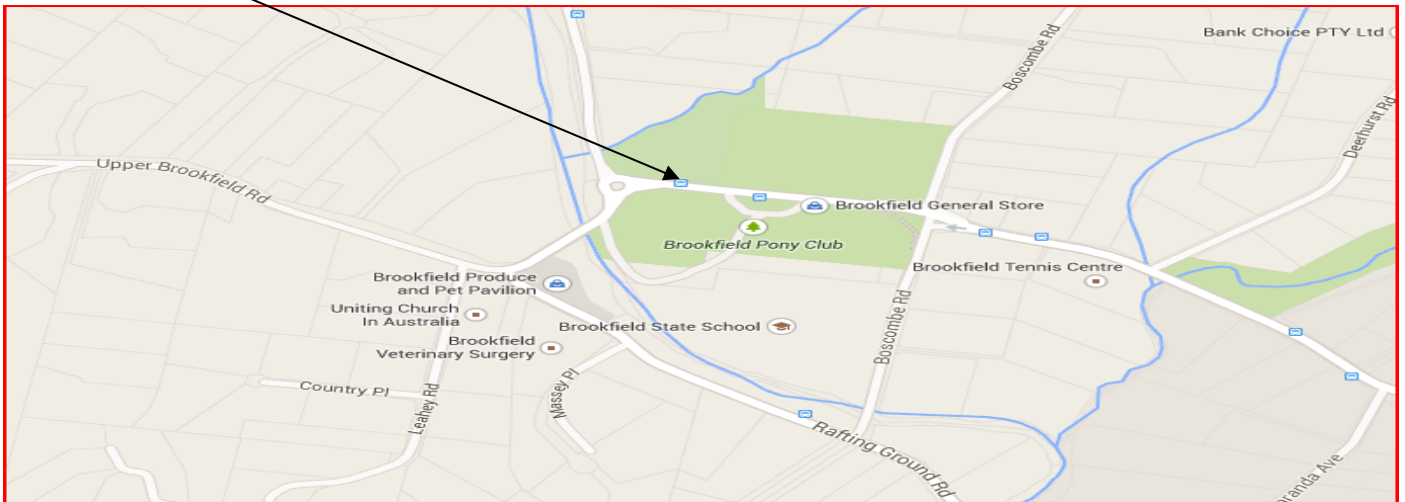

- **Departing 7:10am:** Bus stop Grandview Rd
- **Approximate afternoon drop off 16:22 (Fri 16:12)**

- **Departing 7:13am:** Bus stop QCAT (Outside CSIRO)
- **Approximate afternoon drop off 16:20 (Fri 16:10)**

- **Departing 7:16am:** Bus stop Rafting Ground Park
- **Approximate afternoon drop off 16:16 (Fri 16:06)**

- **Departing 7:22am:** Bus stop Brookfield Showgrounds
- **Approximate afternoon drop off 16:10 (Fri 16:00)**

- **Morning Arrive 7:55am:** St Aidan's on Kathleen St
- **Afternoon Depart Mon - Thur 15:35 & Fri 15:25**