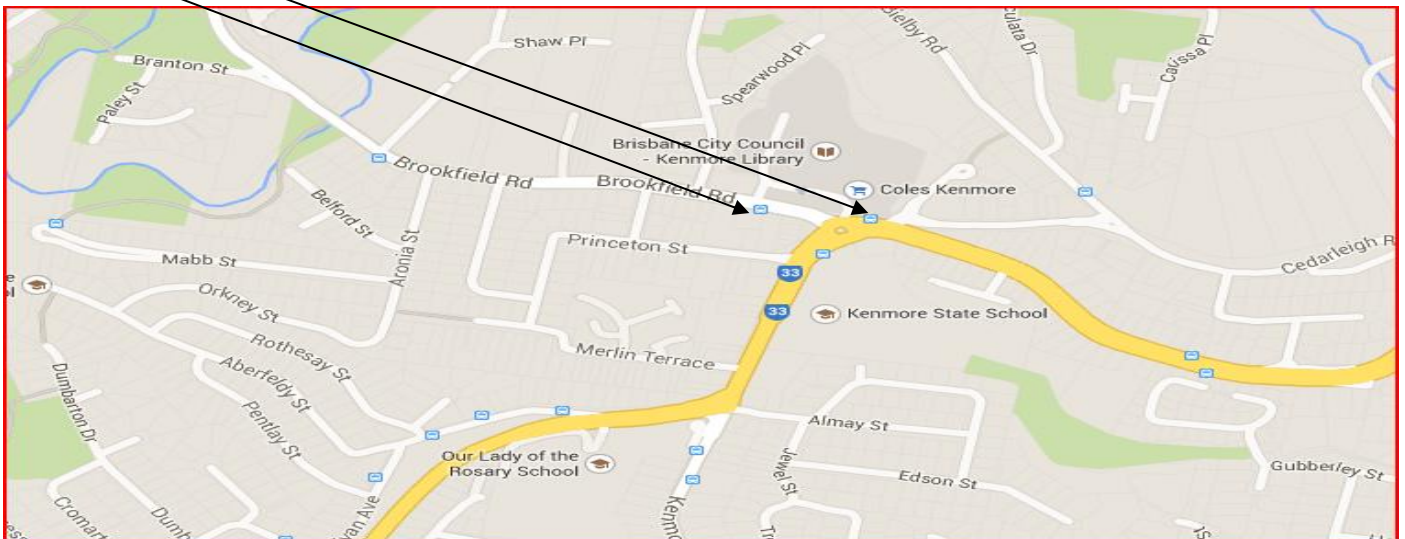

- **Departing 7:27am:** Bus stop Kenmore Village
- **Approximate afternoon drop off 16:06 (Fri 15:56)**