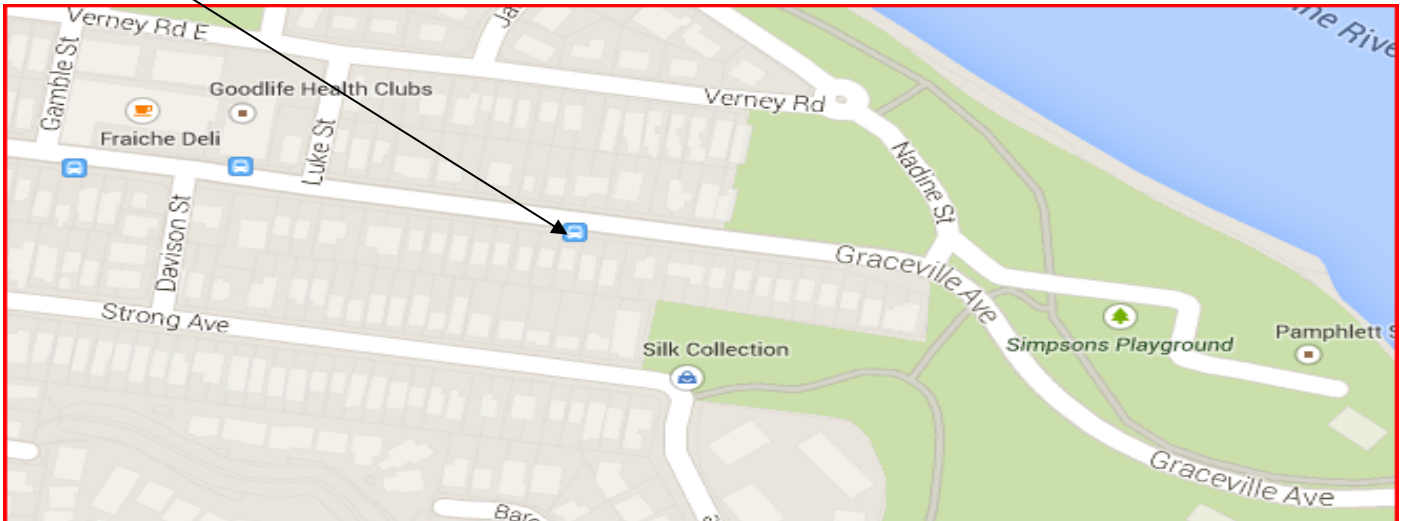

- **Departing 7:27am:** Bus stop 28 Rhyndarra St at Kadumba St
- **Approximate afternoon drop off 15:53 (Fri 15:43)**

- Departing 7:28am: Bus stop 26 Kadumba St at St Sebastians School
- **Approximate afternoon drop off 15:54 (Fri 15:44)**

- **Departing 7:29am: Bus stop 23 Kadumba St near Eversley Tce**
- **Approximate afternoon drop off 15:55 (Fri 15:45)**

- **Departing 7:32am: Bus stop Tennyson Station on King Arthur Tce**

- **Approximate afternoon drop off 15:47 (Fri 15:37)**

- **Departing 7:33am: Bus stop 44 Graceville/Nadine on Graceville Ave**
- **Approximate afternoon drop off 15:46 (Fri 15:36)**

- **Departing 7:34am: Bus stop 47 Graceville/Errol Graceville Ave**
- **Approximate afternoon drop off 15:45 (Fri 15:35)**

- **Morning Arrive 7:45am St Aidan's on Ruthven St**

- **Afternoon Depart** Mon - Thur 15:35 & Fri 15:25