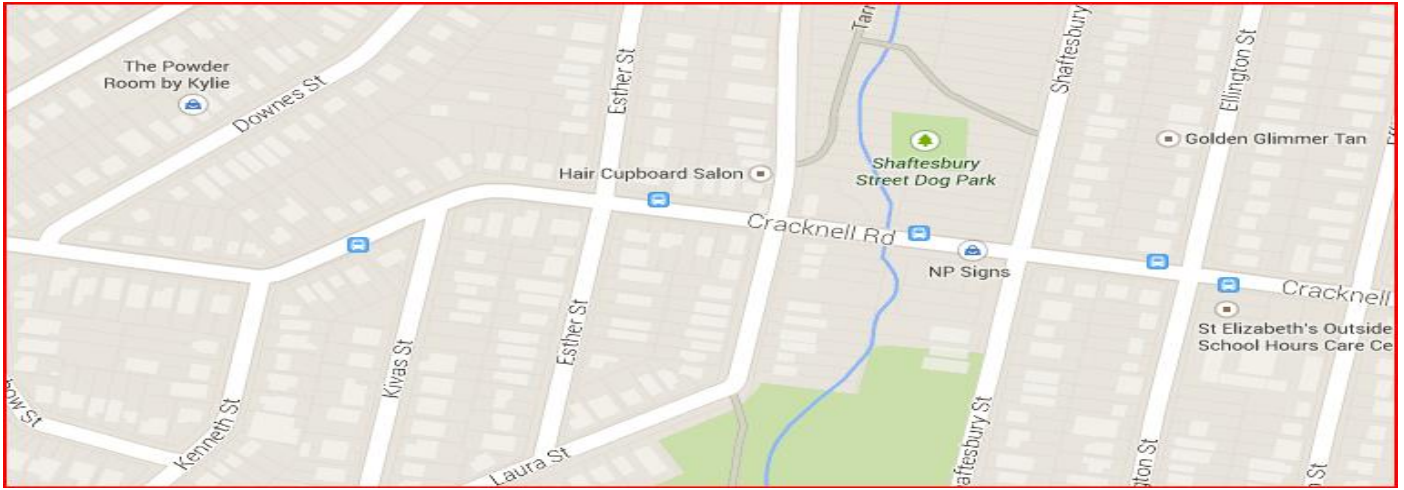

- **Departing 7:07am: Bus stop 39 Charmaine St on Tarragindi Rd**
- **Approximate afternoon drop off 16:16 (Fri 16:06)**

- **Departing 7:08am:** Bus stop 30b La Mont St on Tarragindi Rd
- **Approximate afternoon drop off 16:15 (Fri 16:05)**

- **Departing 7:11am:** Bus stop 40 Toohey St on Cracknell Rd
- **Approximate afternoon drop off 16:11 (Fri 16:01)**

- **Departing 7:12am:** Bus stop 38 Ellington St on Cracknell Rd
- **Approximate afternoon drop off 16:10 (Fri 16:00)**

- **Departing 7:29am: Bus stop 23 Kadumba St near Eversley Tce**
- **Approximate afternoon drop off 15:55 (Fri 15:45)**

- **Departing 7:32am: Bus stop Tennyson Station on King Arthur Tce**

- **Approximate afternoon drop off 15:47 (Fri 15:37)**

- **Morning Arrive 7:45am St Aidan's on Ruthven St**

- **Afternoon Depart** Mon - Thur 15:35 & Fri 15:25