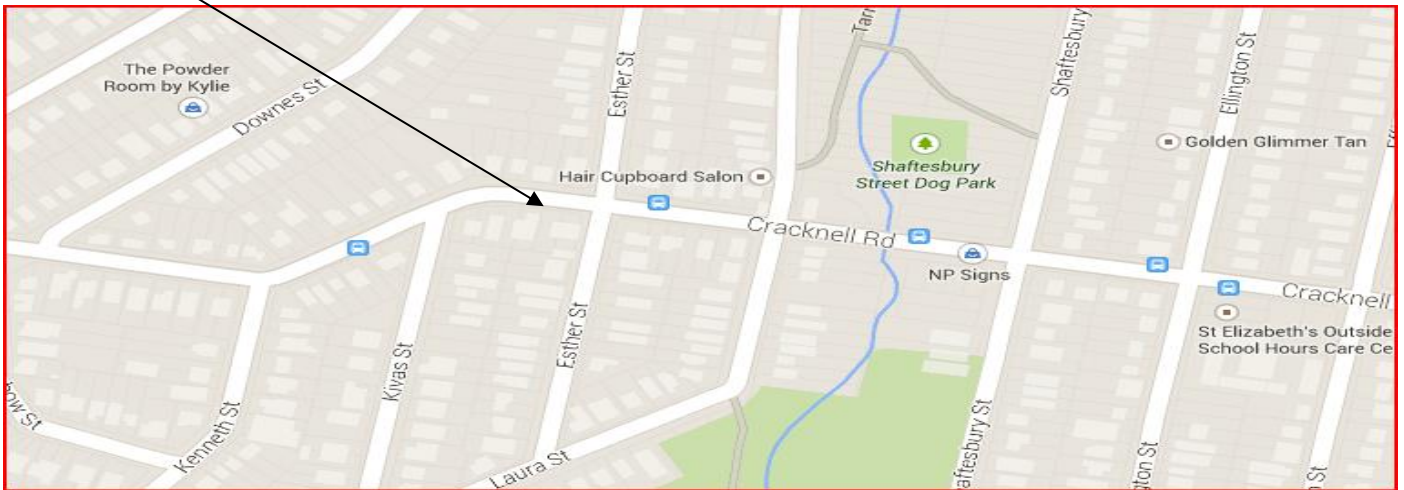

- **Departing 7:20am:** Bus stop 29 Green/Biarra on Green St
- **Approximate afternoon drop off 16:00 (Fri 15:50)**