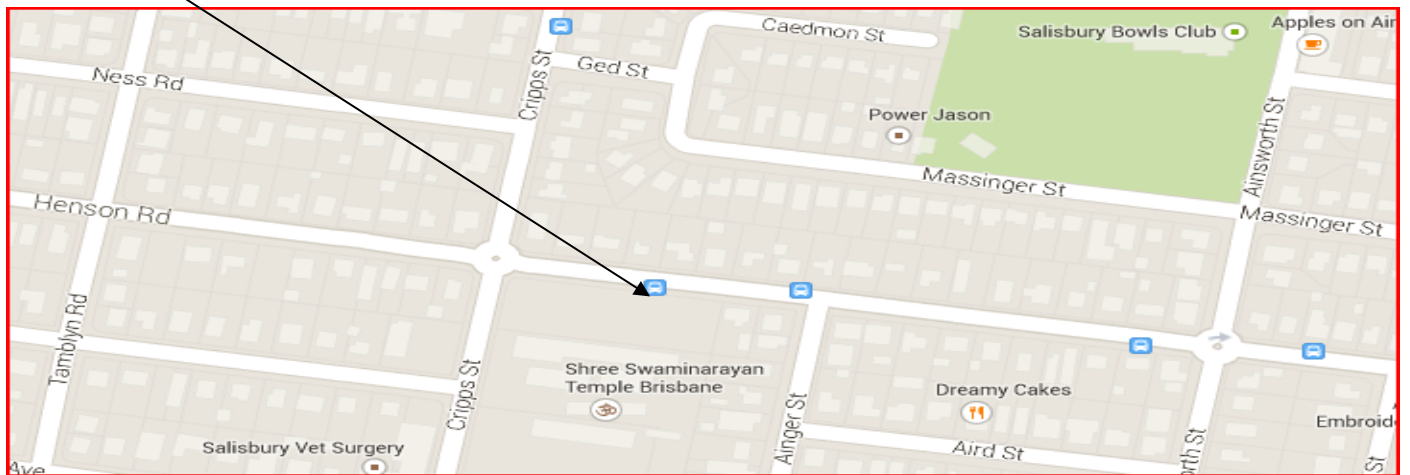

St Aidan's School Bus Route Mt Gravatt

Morning Monday - Friday	Pick-up/Drop-off	Afternoon Monday - Thursday	Afternoon Friday
6:45	Bus Stop L Garden City Bus Station Macgregor St	16:37	16:27
6:50	Bus Stop Mains Rd at Sunnybank Plaza	16:32	16:22
7:00	Bus Stop 49a Meynell Henson Rd	16:22	16:12
7:02	Bus Stop 48 Ainger St Henson Rd	16:20	16:10
7:07	Bus Stop 39 Charmaine St	16:16	16:06
7:08	Bus Stop 30b La Mont St	16:15	16:05
7:11	Bus Stop 40 Toohey St	16:11	16:01
7:12	Bus Stop 38 Ellington St	16:10	16:00
7:13	Bus Stop 36 Esther St	16:09	15:59
7:20	Bus Stop 29 Green/Biarra on Green St	16:00	15:50
7:27	Bus Stop 28 Rhyndarra St at Kadumba St	15:53	15:43
7:28	Bus Stop 26 Kadumba St at St Sebastians School	15:54	15:44
7:29	Bus Stop 23 Kadumba St near Eversley Tce	15:55	15:45
7:32	Bus Stop Tennyson Station on King Arthur Tce	15:47	15:37
7:33	Bus Stop 44 Graceville/Nadine On Graceville Ave	15:46	15:36
7:34	Bus Stop 47 Graceville/Errol On Graceville Ave	15:45	15:35
7:45	Stop Ruthven St on left outside St Aidan's AGS/ PM from Kathleen St	15:35	15:25

- **Departing 7:07am: Bus stop 39 Charmaine St on Tarragindi Rd**
- **Approximate afternoon drop off 16:16 (Fri 16:06)**

- **Departing 7:08am:** Bus stop 30b La Mont St on Tarragindi Rd
- **Approximate afternoon drop off 16:15 (Fri 16:05)**

- **Departing 7:29am: Bus stop 23 Kadumba St near Eversley Tce**
- **Approximate afternoon drop off 15:55 (Fri 15:45)**

- **Departing 7:32am: Bus stop Tennyson Station on King Arthur Tce**

- **Approximate afternoon drop off 15:47 (Fri 15:37)**

- **Morning Arrive 7:45am St Aidan's on Ruthven St**

- **Afternoon Depart** Mon - Thur 15:35 & Fri 15:25