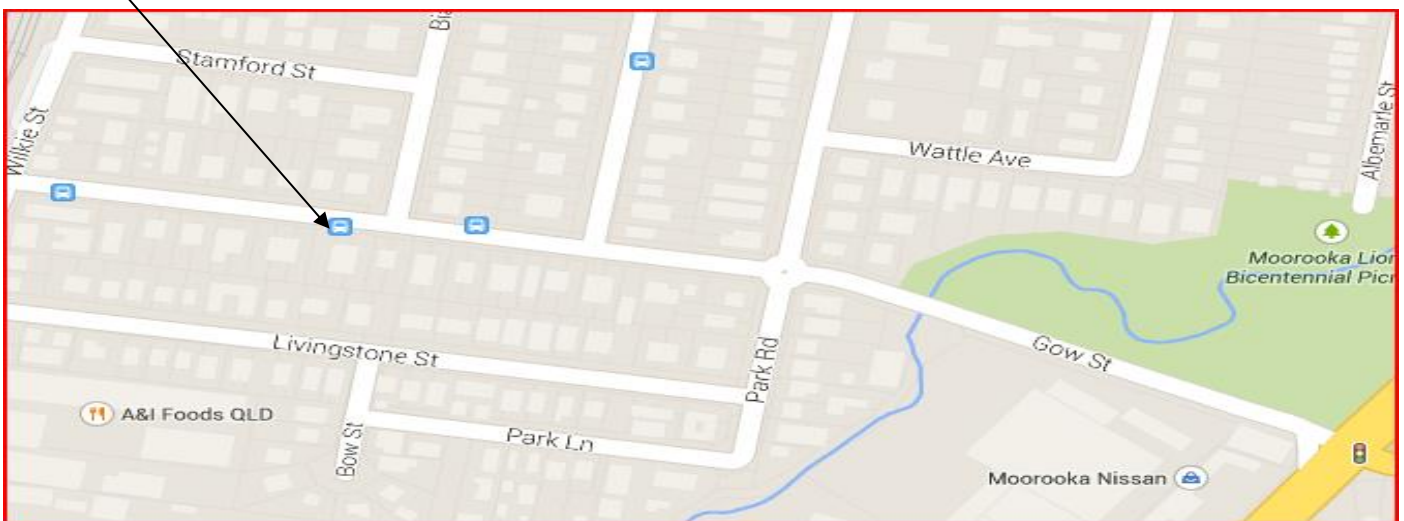

- **Departing 7:07am: Bus stop 39 Charmaine St on Tarragindi Rd**
- **Approximate afternoon drop off 16:16 (Fri 16:06)**

- **Departing 7:08am:** Bus stop 30b La Mont St on Tarragindi Rd
- **Approximate afternoon drop off 16:15 (Fri 16:05)**

- **Departing 7:11am:** Bus stop 40 Toohey St on Cracknell Rd
- **Approximate afternoon drop off 16:11 (Fri 16:01)**

- **Departing 7:12am:** Bus stop 38 Ellington St on Cracknell Rd
- **Approximate afternoon drop off 16:10 (Fri 16:00)**

- **Departing 7:13am:** Bus stop 36 Esther St on Cracknell Rd
- **Approximate afternoon drop off 16:09 (Fri 15:59)**

- **Departing 7:20am:** Bus stop 29 Green/Biarra on Green St
- **Approximate afternoon drop off 16:00 (Fri 15:50)**

- **Morning Arrive 7:45am St Aidan's on Ruthven St**

- **Afternoon Depart** Mon - Thur 15:35 & Fri 15:25