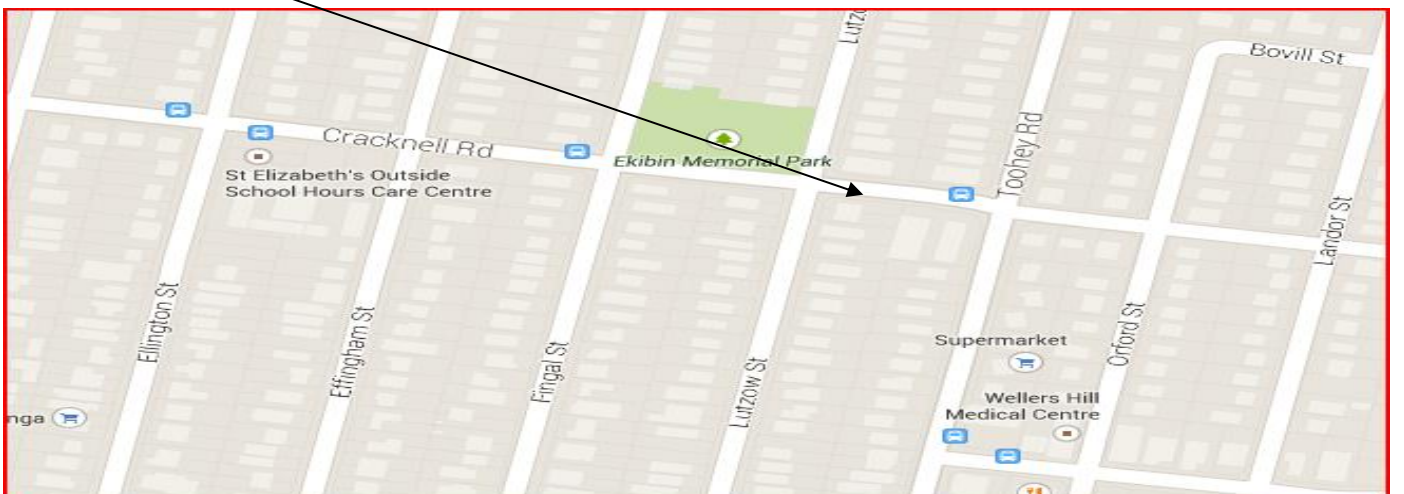

- **Departing 7:07am: Bus stop 39 Charmaine St on Tarragindi Rd**
- **Approximate afternoon drop off 16:16 (Fri 16:06)**

- **Departing 7:08am:** Bus stop 30b La Mont St on Tarragindi Rd
- **Approximate afternoon drop off 16:15 (Fri 16:05)**

- **Departing 7:11am:** Bus stop 40 Toohey St on Cracknell Rd
- **Approximate afternoon drop off 16:11 (Fri 16:01)**

- **Departing 7:12am:** Bus stop 38 Ellington St on Cracknell Rd
- **Approximate afternoon drop off 16:10 (Fri 16:00)**

- **Departing 7:29am: Bus stop 23 Kadumba St near Eversley Tce**
- **Approximate afternoon drop off 15:55 (Fri 15:45)**

- **Departing 7:32am: Bus stop Tennyson Station on King Arthur Tce**

- **Approximate afternoon drop off 15:47 (Fri 15:37)**

- **Morning Arrive 7:45am St Aidan's on Ruthven St**

- **Afternoon Depart** Mon - Thur 15:35 & Fri 15:25