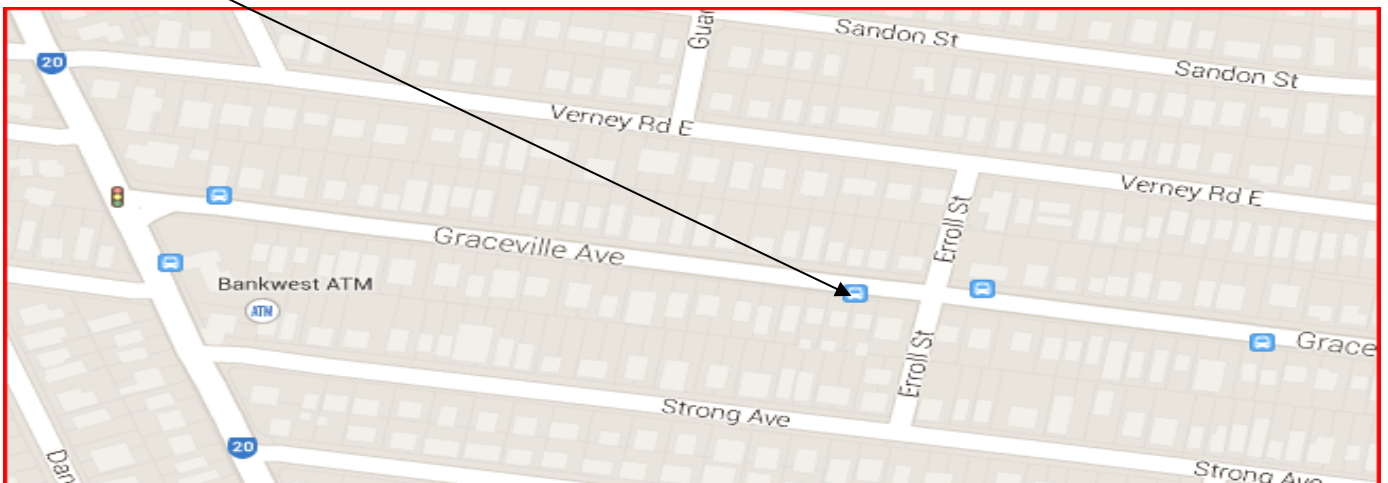

- **Departing 7:27am:** Bus stop 28 Rhyndarra St at Kadumba St
- **Approximate afternoon drop off 15:53 (Fri 15:43)**

- Departing 7:28am: Bus stop 26 Kadumba St at St Sebastians School
- **Approximate afternoon drop off 15:54 (Fri 15:44)**

- **Departing 7:29am: Bus stop 23 Kadumba St near Eversley Tce**
- **Approximate afternoon drop off 15:55 (Fri 15:45)**

- **Departing 7:32am: Bus stop Tennyson Station on King Arthur Tce**

- **Approximate afternoon drop off 15:47 (Fri 15:37)**

- **Departing 7:33am: Bus stop 44 Graceville/Nadine on Graceville Ave**
- **Approximate afternoon drop off 15:46 (Fri 15:36)**

- **Departing 7:34am: Bus stop 47 Graceville/Errol Graceville Ave**
- **Approximate afternoon drop off 15:45 (Fri 15:35)**

- **Morning Arrive 7:45am St Aidan's on Ruthven St**

- **Afternoon Depart** Mon - Thur 15:35 & Fri 15:25