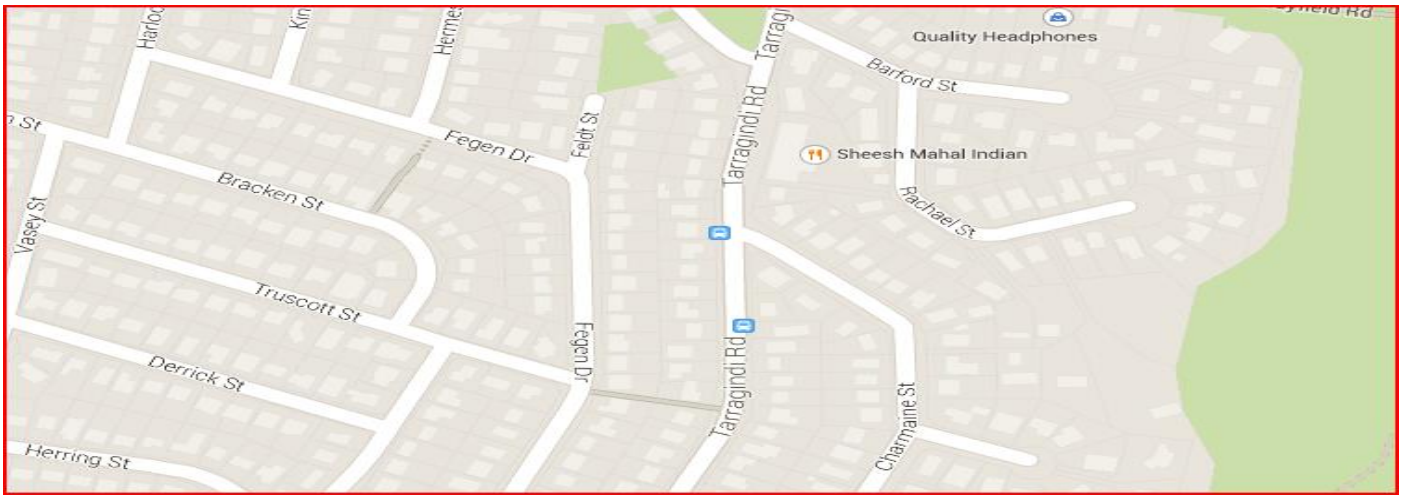

AM/PM Route timetable for Mt Gravatt:

- **Departing 7:00am: Bus stop 49a Meynell St Henson Rd**
- **Approximate afternoon drop off 16:22 (Fri 16:12)**

- **Departing 7:02am: Bus stop 48 Ainger St at Salisbury State School Henson Rd**
- **Approximate afternoon drop off 16:20 (Fri 16:10)**

- **Departing 7:07am: Bus stop 39 Charmaine St on Tarragindi Rd**
- **Approximate afternoon drop off 16:16 (Fri 16:06)**

- **Departing 7:08am:** Bus stop 30b La Mont St on Tarragindi Rd
- **Approximate afternoon drop off 16:15 (Fri 16:05)**

- **Departing 7:29am: Bus stop 23 Kadumba St near Eversley Tce**
- **Approximate afternoon drop off 15:55 (Fri 15:45)**

- **Departing 7:32am: Bus stop Tennyson Station on King Arthur Tce**

- **Approximate afternoon drop off 15:47 (Fri 15:37)**

- **Morning Arrive 7:45am St Aidan's on Ruthven St**

- **Afternoon Depart** Mon - Thur 15:35 & Fri 15:25