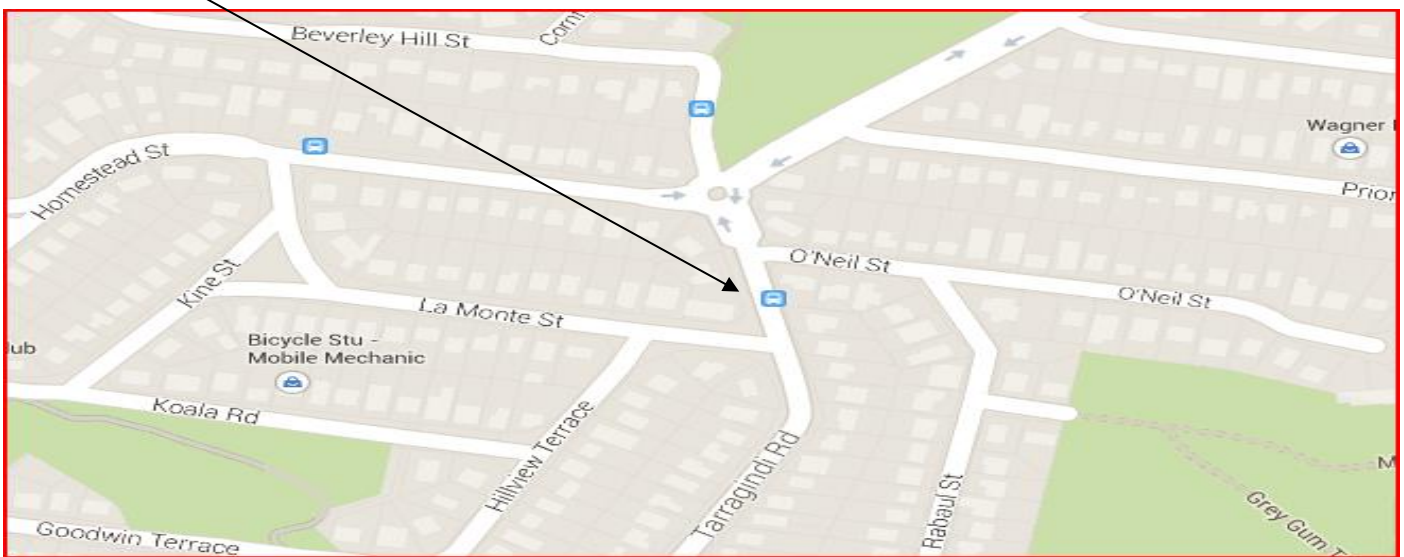

AM/PM Route timetable for Mt Gravatt:

- **Departing 7:00am: Bus stop 49a Meynell St Henson Rd**
- **Approximate afternoon drop off 16:22 (Fri 16:12)**

- **Departing 7:02am: Bus stop 48 Ainger St at Salisbury State School Henson Rd**
- **Approximate afternoon drop off 16:20 (Fri 16:10)**

- **Departing 7:07am: Bus stop 39 Charmaine St on Tarragindi Rd**
- **Approximate afternoon drop off 16:16 (Fri 16:06)**

- **Departing 7:08am:** Bus stop 30b La Mont St on Tarragindi Rd
- **Approximate afternoon drop off 16:15 (Fri 16:05)**

- **Departing 7:11am:** Bus stop 40 Toohey St on Cracknell Rd
- **Approximate afternoon drop off 16:11 (Fri 16:01)**

- **Departing 7:12am:** Bus stop 38 Ellington St on Cracknell Rd
- **Approximate afternoon drop off 16:10 (Fri 16:00)**

- **Morning Arrive 7:45am St Aidan's on Ruthven St**

- **Afternoon Depart** Mon - Thur 15:35 & Fri 15:25