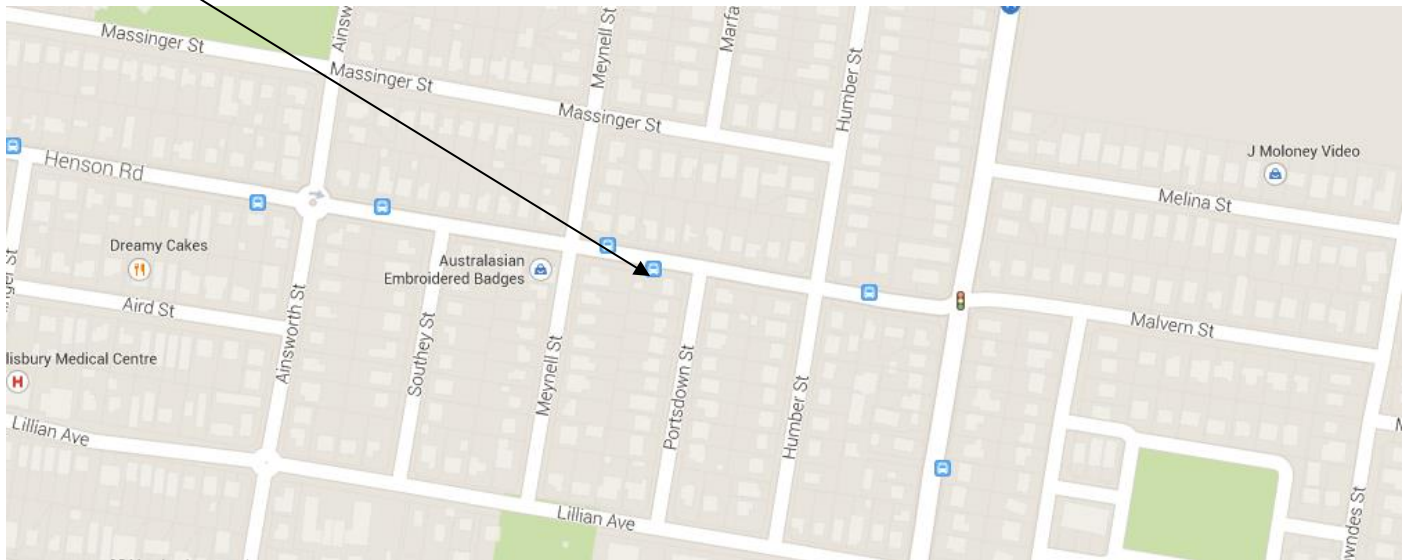

AM/PM Route timetable for Mt Gravatt:

- **Departing 7:00am: Bus stop 49a Meynell St Henson Rd**
- **Approximate afternoon drop off 16:22 (Fri 16:12)**