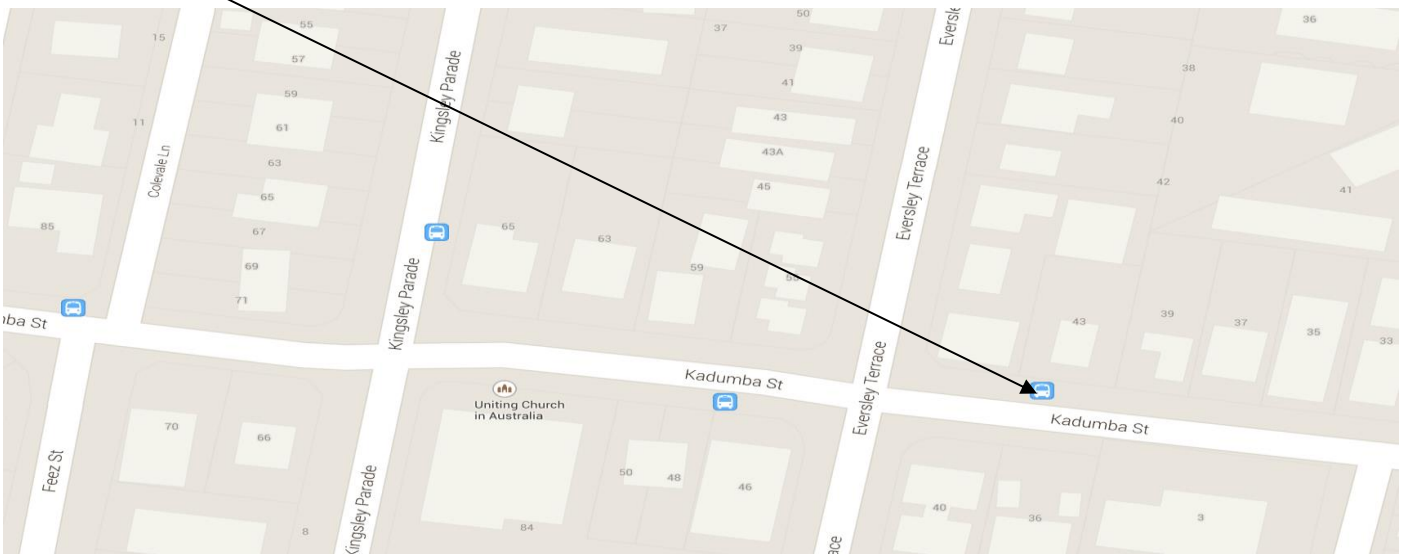

- **Departing 7:13am:** Bus stop 36 Esther St on Cracknell Rd
- **Approximate afternoon drop off 16:09 (Fri 15:59)**

- **Departing 7:20am:** Bus stop 29 Green/Biarra on Green St
- **Approximate afternoon drop off 16:00 (Fri 15:50)**

- **Departing 7:27am:** Bus stop 28 Rhyndarra St at Kadumba St
- **Approximate afternoon drop off 15:53 (Fri 15:43)**

- Departing 7:28am: Bus stop 26 Kadumba St at St Sebastians School
- **Approximate afternoon drop off 15:54 (Fri 15:44)**

- **Departing 7:29am: Bus stop 23 Kadumba St near Eversley Tce**
- **Approximate afternoon drop off 15:55 (Fri 15:45)**

- **Departing 7:32am: Bus stop Tennyson Station on King Arthur Tce**

- **Approximate afternoon drop off 15:47 (Fri 15:37)**

- **Morning Arrive 7:45am St Aidan's on Ruthven St**

- **Afternoon Depart** Mon - Thur 15:35 & Fri 15:25